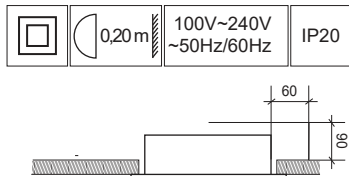

LIGHT SOURCE OPTIONS - OPCIONES DE FUENTE DE LUZ

GU10 MAX 8W LED (not included)  
socket - portalámparas (not included)

MR16 12V MAX 8W LED (not included)  
socket - portalámparas (not included)  
gear - equipo (not included)