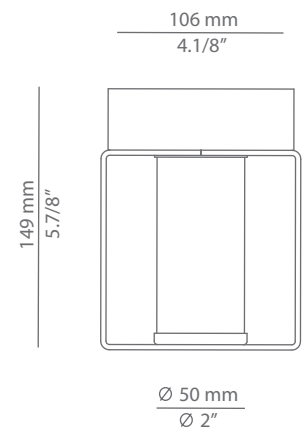

FRAME

A-4053X

wall light

Date	Type
Project	
Location	
Model #	Quantity
Specifier	

Description

Metallic outdoor wall light with transparent pyrex glass diffuser.
Integrated LED providing direct and indirect light.
Double layer coating for high resistance to corrosion and other maritime environmental conditions.

Pictures above might not show the specified dimensions or material. They are for illustration purposes only.

Ordering information

Product Code	Lamp	Finish
A-4053X	LED 6,2W (included) ▶ E (2700K / Ang 70° / >90 CRI / 350mA) / 100V - 240V Typ* 725 lumens / Non Dimmable	<table border="0"> <tr> <td> 96 BLK ANT</td> <td>Black Anthracite</td> </tr> <tr> <td> CUSTOM</td> <td></td> </tr> </table>

SPECIAL REQUIREMENTS

Custom finishes and versions

We offer custom RAL finishes.
Alternate lamping and sizes available for projects.
Consult our offices.

Special instructions

ESTILUZ, S.A.
Carretera d'Ogassa, s/n
17860 Sant Joan de les Abadesses
T+34 972 720 125
F+34 972 720 796

estiluz@estiluz.com
www.estiluz.com