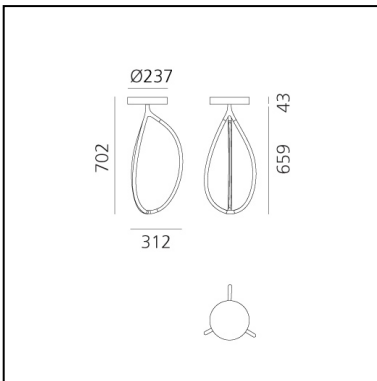

Arrival 70 ceiling - Brass - APP Compatible

Ludovica+Roberto Palomba

IP20   Regulable: -

LUMINARIA

- Potencia (W): **26W**
- Flujo Luminoso (lm): **809lm**
- CCT: **3000K**
- Efficiency: **35%**
- Efficacy: **31.12lm/W**
- CRI: **90**
- Dimmable Typology: **Push**

ESPECIFICACIONES

Arrival is a complete lamp family with dynamic, flowing shapes that sculpt light with delicate, graphic lines. Branching out from a central joint, common to all the different versions, each model has three arms that form a soft, organic geometric shape through a profile that is both light and structure. Each element has a section that leaves the aluminium profile visible from the outside while generating a light-diffusing surface inside. The resulting elements blend into spaces with a presence that is discreet yet distinctive thanks to the shape and quality of the softly diffused light. These are elegant lighting tools, perfect for use in multiple series or for combining the different versions together depending on the requirements of the installation spaces.

CÓDIGO PRODUCTO: 1554010APP

CARACTERÍSTICAS

- Código del artículo: **1554010APP**
- Color: **Brass**
- Instalación: **Techo**
- Material: **Aluminium, silicone**
- Serie: **Design Collection**
- diseño: **Ludovica+Roberto Palomba**

DIMENSIONES

- Ancho: **cm 31.2**
- Altura: **cm 70.2**
- Ancho base: **cm 4.3**
- Diámetro base: **cm 23.7**

ACCESORIOS

Device for switching and controlling Artemide App products. Max N.3 inputs for external push buttons. Max 1m distance. Mains power supply required. To be installed inside flush mounting boxes or junction boxes. DV1080APP