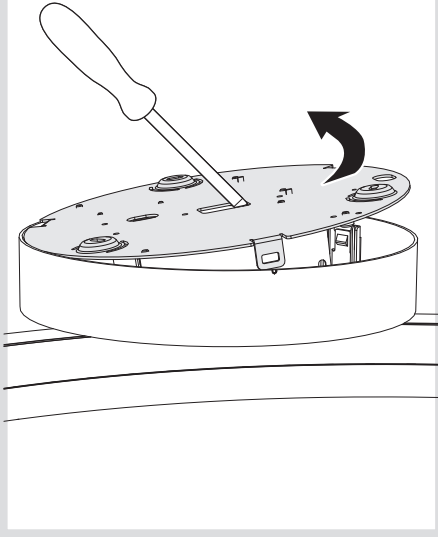

Artemide®

Alphabet of Light Circular 90-155

design
BIG

i

Ø90

Ø155

1

2