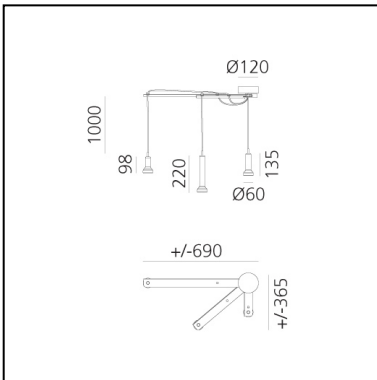

Stabligh - Brown

Arik Levy

IP20  

LUMINARIA

- Potencia (W): **16,5W**
- Flujo Luminoso (lm): **1019lm**
- Efficiency: **97%**
- Efficacy: **63.66lm/W**
- CRI: **90**

ESPECIFICACIONES

The Stab light are produced with very traditional bohemian handblowing technology. Its handblowing to wooden moulds. The moulds are produced by hand as well, from hard and wet wood. The glass masters are using glass blowing pipe as basic instrument, gathering several layers of glass in various colors and by mouth blowing and shaping with hand tools prepares shape which is very close to the moulds shape. In final stage the glass masters puts the pre-shaped hot glass into the mould and finish the piece to the final shape, which is given by exact form of the mould. After the "hotshop" production phase the vases are finished on cutting shop, where additional parts are cutted out and surface is polished to high gloss. This production process stays on extraordinary skills of glass masters, who are passing their experience from generation to generation.

CÓDIGO PRODUCTO: DAL0027L80

CARACTERÍSTICAS

- Código del artículo: **DAL0027L80**
- Color: **Brown**
- Instalación: **Suspensión**
- Material: **blown glass, metal**
- Serie: **Design Collection**
- Entorno de uso: **Interior**
- diseño: **Arik Levy**

DIMENSIONES

- Diámetro base: **cm 12**
- Extension máxima a lo ancho: **cm 73**

FUENTES DE LUZ NON INCLUIDAS

- Categoría: **LED RETROFIT**
- Numero: **3**
- Soporte: **GU10**