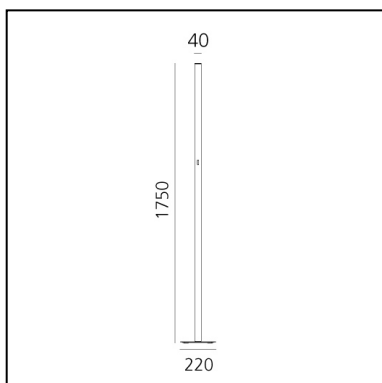

Ilio Mini Black 3000K - APP Compatible

Ernesto Gismondi

IP20    Regulable: 

LUMINARIA

- Potencia (W): **23W**
- Tensión de alimentación: **220-240V**
- Flujo Luminoso (lm): **1528lm**
- CCT: **3000K**
- Efficiency: **70%**
- Efficacy: **66.41lm/W**
- CRI: **90**
- Dimmer Typology: **Microswitch Dimmer**

Notas

ESPECIFICACIONES

With simple geometry, stripped of all formal digressions and reduced to its basics, Ilio draws attention through saturated colour. A mono-material aluminium cylinder supports a LED optical engine on the top, which produces high-efficiency diffused indirect light emissions. With a flow of 2500 lumen, it ensures the general lighting of a room. With light regulator configured to controlled socket, dimmer microswitch.

CÓDIGO PRODUCTO: 1645080APP

CARACTERÍSTICAS

- Código del artículo: **1645080APP**
- Color: **Matte Black**
- Instalación: **Pie**
- Material: **Aluminium, steel**
- Serie: **Design Collection**
- diseño: **Ernesto Gismondi**

DIMENSIONES

- Altura: **cm 175**
- Diámetro: **cm 4**
- Longitud base: **cm 20**
- Ancho base: **cm 20**
- Resistencia al impacto: **N.D.**
- Prueba calorífica: **750°**

ACCESORIOS

Device for switching and controlling Artemide App products. Max N.3 inputs for external push buttons. Max 1m distance. Mains power supply required. To be installed inside flush mounting boxes or junction boxes. DV1080APP