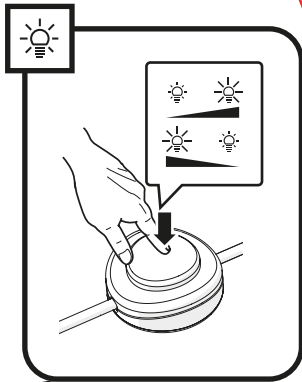

Artemide®

DISCOVERY FLOOR

design
Ernesto Gismondi

Artemide App
Quick Starting Guide

5

RGBW

6

TW