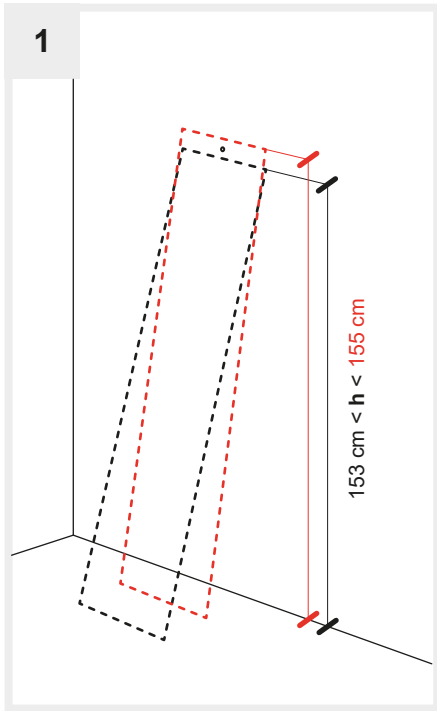

Artemide®

DISCOVERY FLOOR

design
Ernesto Gismondi

Artemide App
Quick Starting Guide

5

RGBW

6

TW