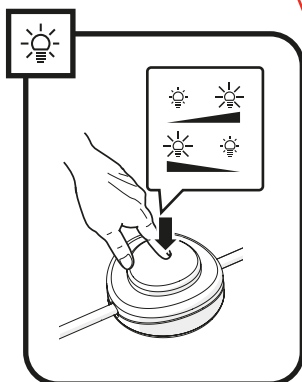

Artemide®

DISCOVERY FLOOR

design
Ernesto Gismondi

Artemide App
Quick Starting Guide

5

RGBW

6

TW