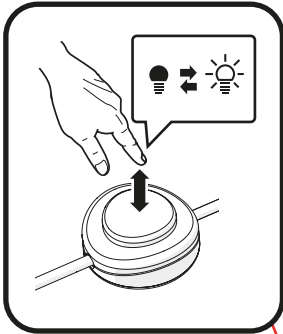

Artemide®

DISCOVERY FLOOR

design
Ernesto Gismondi

Artemide App
Quick Starting Guide

5

RGBW

6

TW