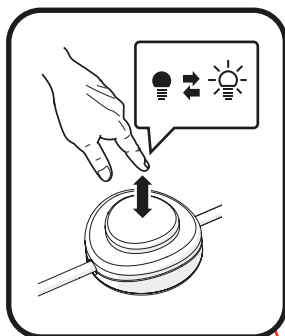

Artemide®

DISCOVERY FLOOR

design
Ernesto Gismondi

Artemide App
Quick Starting Guide

5

RGBW

6

TW