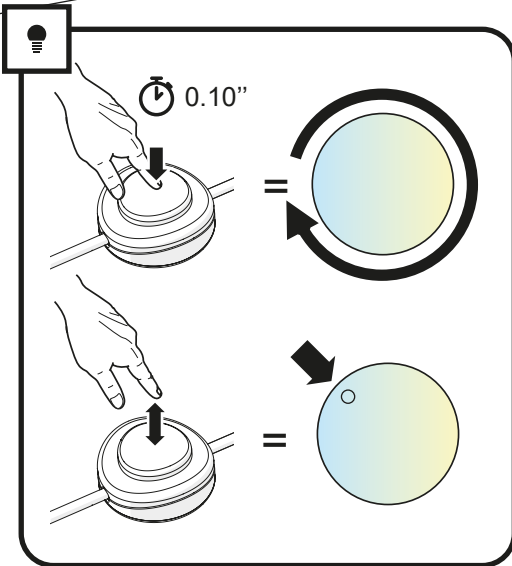

Artemide®

DISCOVERY FLOOR

design
Ernesto Gismondi

Artemide App
Quick Starting Guide

5

RGBW

6

TW