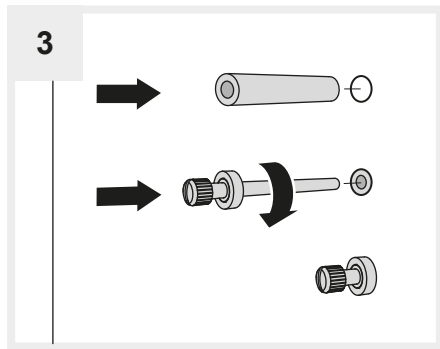

Artemide®

DISCOVERY FLOOR

design
Ernesto Gismondi

Artemide App
Quick Starting Guide

5

RGBW

6

TW