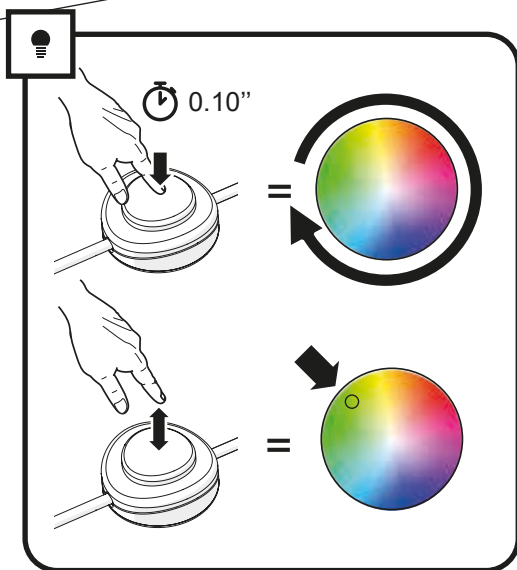

Artemide®

DISCOVERY FLOOR

design
Ernesto Gismondi

Artemide App
Quick Starting Guide

5

RGBW

6

TW