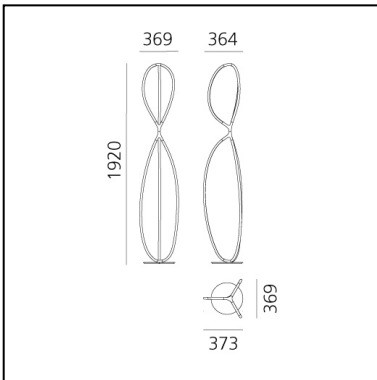

Arrival floor - Brass - APP Compatible

Ludovica+Roberto Palomba

IP20  

LUMINARIA

- Potencia (W): **77W**
- Flujo Luminoso (lm): **2422lm**
- CCT: **3000K**
- Efficiency: **35%**
- Efficacy: **31.46lm/W**
- CRI: **90**
- Dimmer Typology: **Touch Dimmer su cavo**

ACCESORIOS

Device for switching and controlling Artemide App products. Max N.3 inputs for external push buttons. Max 1m distance. Mains power supply required. To be installed inside flush mounting boxes or junction boxes. DV1080APP

ESPECIFICACIONES

Arrival is a complete lamp family with dynamic, flowing shapes that sculpt light with delicate, graphic lines. Branching out from a central joint, common to all the different versions, each model has three arms that form a soft, organic geometric shape through a profile that is both light and structure. Each element has a section that leaves the aluminium profile visible from the outside while generating a light-diffusing surface inside. The resulting elements blend into spaces with a presence that is discreet yet distinctive thanks to the shape and quality of the softly diffused light. These are elegant lighting tools, perfect for use in multiple series or for combining the different versions together depending on the requirements of the installation spaces.

DIMENSIONES

- Longitud: **cm 37.3**
- Ancho: **cm 36.9**
- Altura: **cm 192**