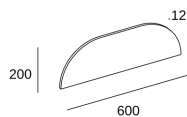

Felt 600mm for Tubs Acoustic

Nahtrang Design

71-8497-GA-GA

Fieltro Gris Claro 600mm para Tubs Acoustic

CARACTERÍSTICAS TÉCNICAS

Material de la estructura : Fieltro

Garantía : 5 Años

Acabado estructura : Fieltro gris claro

LOGÍSTICA

Peso neto (Kg): 1

Peso embalado (Kg): 1.53

APLICACIÓN DE LA LUMINARIA