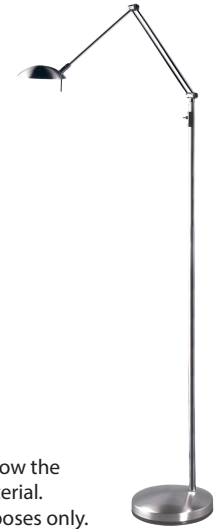

ICONS p-1139L

reading lamp

Date	Type
Project	
Location	
Model #	Quantity
Specifier	

Description

Reading lamp with direct light.
Articulating arm and head.
Push button dimmer.

Pictures above might not show the specified dimensions or material. They are for illustration purposes only.

Ordering information

Product Code	Lamp	Finish						
p-1139L	LED 6,1W (led included) (2700K / Ang 120° / >90 CRI / 350mA) 230V / Typ* 565 lumens Push button dimmer	<table border="0"> <tr> <td>26 BLK</td> <td>Black</td> </tr> <tr> <td>37 NI</td> <td>Bronze</td> </tr> <tr> <td>CUSTOM</td> <td>Nickel</td> </tr> </table>	26 BLK	Black	37 NI	Bronze	CUSTOM	Nickel
26 BLK	Black							
37 NI	Bronze							
CUSTOM	Nickel							