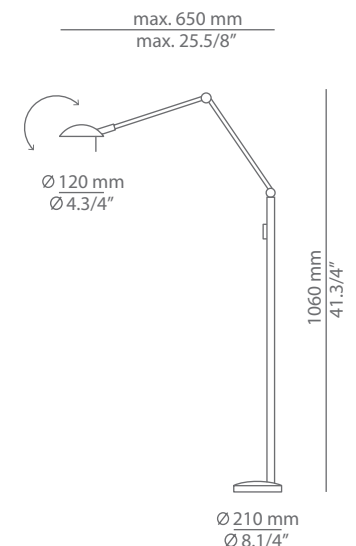

ICONS p-1139L

reading lamp

Date	Type
Project	
Location	
Model #	Quantity
Specifier	

Description

Reading lamp with direct light.
Articulating arm and head.
Push button dimmer.

Pictures above might not show the specified dimensions or material. They are for illustration purposes only.

Ordering information

Product Code	Lamp	Finish						
p-1139L	LED 6,1W (led included) (2700K / Ang 120° / >90 CRI / 350mA) 230V / Typ* 565 lumens Push button dimmer	<table border="0"> <tr> <td>26 BLK</td> <td>Black</td> </tr> <tr> <td>37 NI</td> <td>Bronze</td> </tr> <tr> <td>CUSTOM</td> <td>Nickel</td> </tr> </table>	26 BLK	Black	37 NI	Bronze	CUSTOM	Nickel
26 BLK	Black							
37 NI	Bronze							
CUSTOM	Nickel							