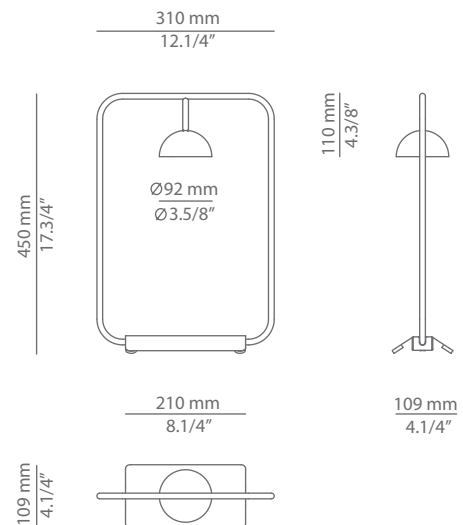

Special instructions

ESTILUZ, S.A.
Carretera d'Ogassa, s/n
17860 Sant Joan de les Abadesses
T+34 972 720 125
F+34 972 720 796

estiluz@estiluz.com
www.estiluz.com