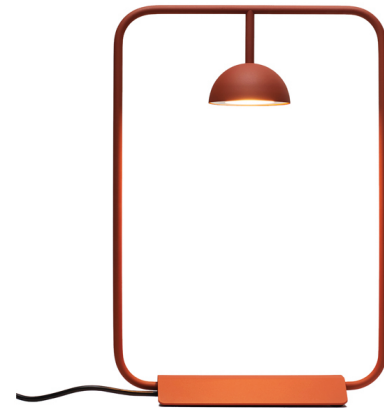

CUPOLINA

M-3937

table lamp

Date	Type
Project	
Location	
Model #	Quantity
Specifier	

Description

Table lamp with a soft-edged rectangular metal body, aluminium dome head, acrylic lens diffuser and integrated LED. On/Off cord switch.

Pictures above might not show the specified dimensions or material. They are for illustration purposes only.

Ordering information

Product Code	Lamp	Finish
M-3937	LED 6,2W (led included) E (2700K / Ang 120° / >90 CRI / 350mA) 100V - 240V / Typ* 725 lumens On/Off cord switch	<ul style="list-style-type: none"> 26 BLK Black 74 WH White 59 TC Terracotta CUSTOM