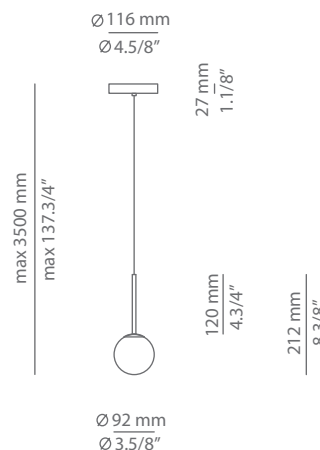

ALFI T-3744AS

surface suspension lamp

Date	Type
Project	
Location	
Model #	Quantity
Specifier	

Description

Metallic suspension lamp with glass shade with cap and integrated LED.
Adjustable height.

Pictures above might not show the specified dimensions or material. They are for illustration purposes only.

Ordering information

Product Code	Lamp	Finish
 T-3744AS glass shade with cap	LED 3W (led included) (2700K / Ang 120° / >90 CRI / 350mA) / 100V -240V Typ* 350 lumens / Non Dimmable	 26 BLK Black 20 GLD M Gold Matt CUSTOM

Product includes

Code	Description
113534XX0	1 surface canopy for 1 single pedant
T-3744C	1 alfi pendant with textile cable
113743XX0	1 glass shade with cap
671000038	1 driver / Non dimmable

SPECIAL REQUIREMENTS

Custom finishes and versions

We offer custom plated or RAL finishes.

Alternate lamping and sizes available for projects. Consult our offices.

Special instructions