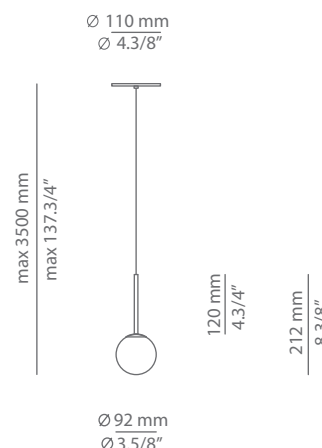

ALFI T-3744AR

recessed suspension lamp

Date	Type
Project	
Location	
Model #	Quantity
Specifier	

Description

Metallic suspension lamp with glass shade with cap and integrated LED. Adjustable height.
Recessed canopy and remote driver.
False ceiling for recessed canopy is required Ø 60 mm drill.

Pictures above might not show the specified dimensions or material. They are for illustration purposes only.

Ordering information

Product Code	Lamp	Finish
T-3744AR glass shade with cap Ø 60mm drill on dropped ceiling	LED 3W (led included) (2700K / Ang 120° / >90 CRI / 350mA) / 220V -240V Typ* 350 lumens / Dimmable Triac	26 BLK Black 20 GLD M Gold Matt CUSTOM

Product includes

Code	Description
113534XX2	1 recessed canopy for 1 single pedant
T-3744C	1 alfi pendant with textile cable
113743XX0	1 glass shade with cap
671000062	1 remote driver / Dimmable Triac

SPECIAL REQUIREMENTS

Custom finishes and versions

We offer custom plated or RAL finishes.
Alternate lamping and sizes available for projects. Consult our offices.

Special instructions

ESTILUZ, S.A.
Carretera d'Ogassa, s/n
17860 Sant Joan de les Abadesses
T+34 972 720 125
F+34 972 720 796

estiluz@estiluz.com
www.estiluz.com