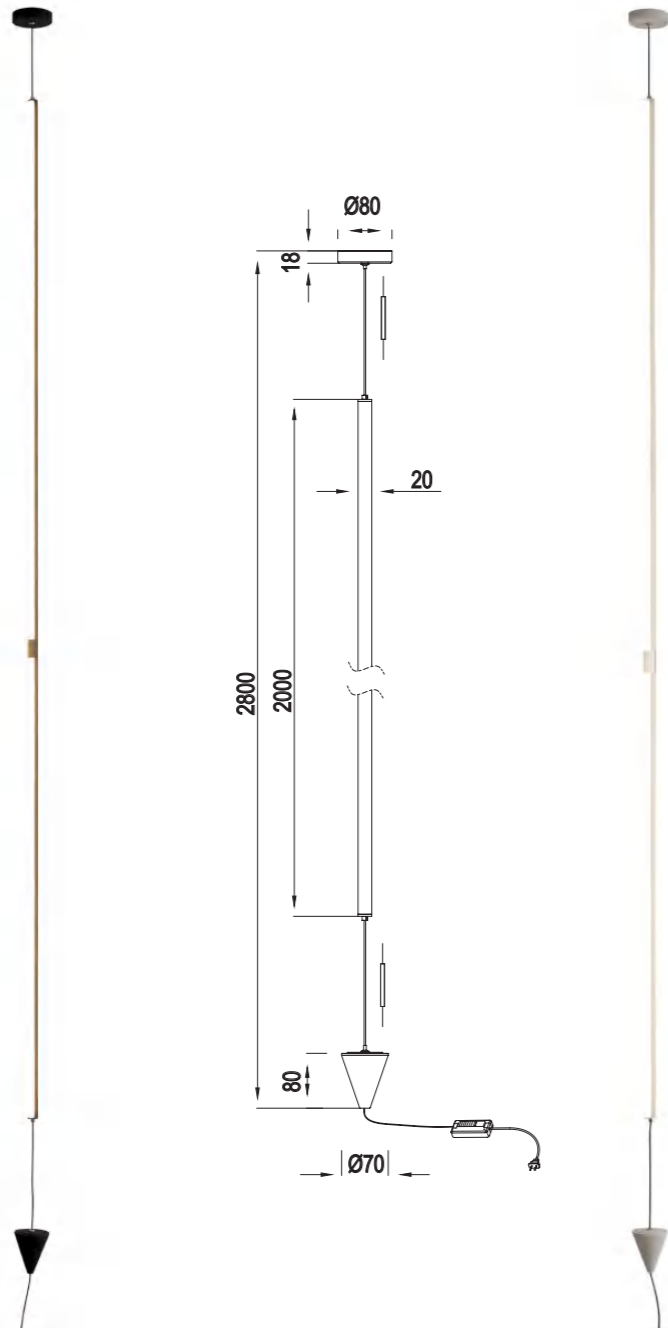

VERTICAL

by Mantra Team

VERTICAL

7348 Negro-Black
LED 60W 3000K 3600lm

Acero/Steel 220-240V~ 50/60Hz CRI≥ 80

7347 Blanco-White
LED 60W 3000K 3600lm

Acero/Steel 220-240V~ 50/60Hz CRI≥ 80

VERTICAL

Pie de Salón-Floor lamp

7345 Blanco-White
LED 44W 3000K 2600lm

7346 Negro-Black
LED 44W 3000K 2600lm

Acero/Steel 220-240V~ 50/60Hz CRI≥ 80

VERTICAL

7358 Blanco-White
LED 36W 3000K 2160lm

7359 Negro-Black
LED 36W 3000K 2160lm

7353 Blanco-White
LED 40W 3000K 2400lm

7354 Negro-Black
LED 40W 3000K 2400lm

Acero/Steel 220-240V~ 50/60Hz CRI≥ 80

Assembling

VERTICAL

Pie de Salón-Floor lamp

7352 Negro-Black
LED 36W 3000K 2160lm

7351 Blanco-White
LED 36W 3000K 2160lm

MODO DE USO

Acero/Steel 220-240V~ 50/60Hz CRI≥ 80