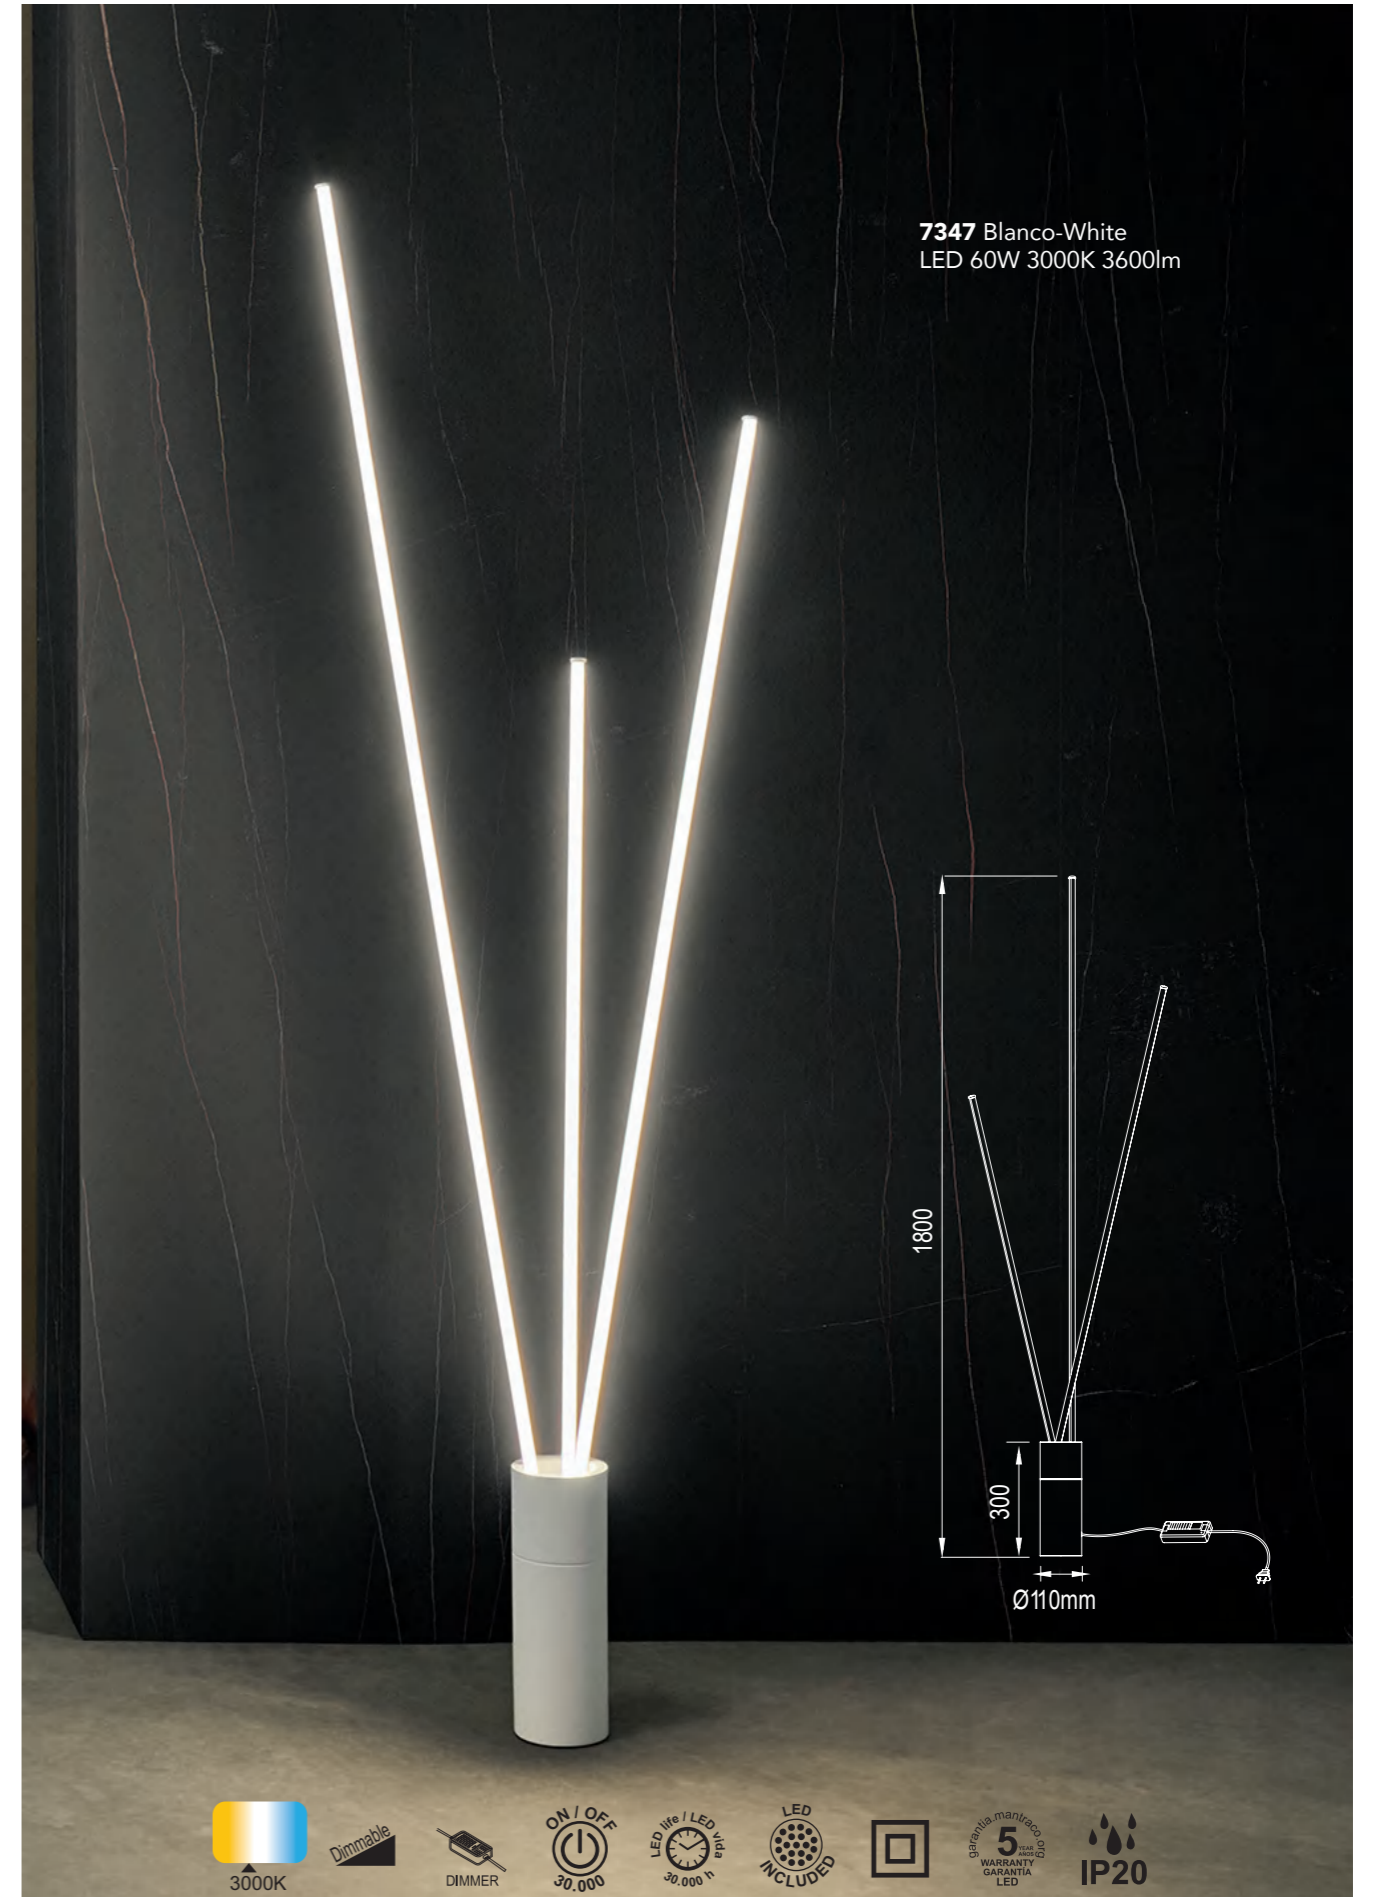

VERTICAL

by Mantra Team

VERTICAL

7348 Negro-Black
LED 60W 3000K 3600lm

Acero/Steel 220-240V~ 50/60Hz CRI≥ 80

7347 Blanco-White
LED 60W 3000K 3600lm

Acero/Steel 220-240V~ 50/60Hz CRI≥ 80

VERTICAL

Pie de Salón-Floor lamp

7345 Blanco-White
LED 44W 3000K 2600lm

7346 Negro-Black
LED 44W 3000K 2600lm

Acero/Steel 220-240V~ 50/60Hz CRI≥ 80

VERTICAL

7358 Blanco-White
LED 36W 3000K 2160lm

7359 Negro-Black
LED 36W 3000K 2160lm

7353 Blanco-White
LED 40W 3000K 2400lm

7354 Negro-Black
LED 40W 3000K 2400lm

Acero/Steel 220-240V~ 50/60Hz CRI≥ 80

Assembling

VERTICAL

Pie de Salón-Floor lamp

7352 Negro-Black
LED 36W 3000K 2160lm

7351 Blanco-White
LED 36W 3000K 2160lm