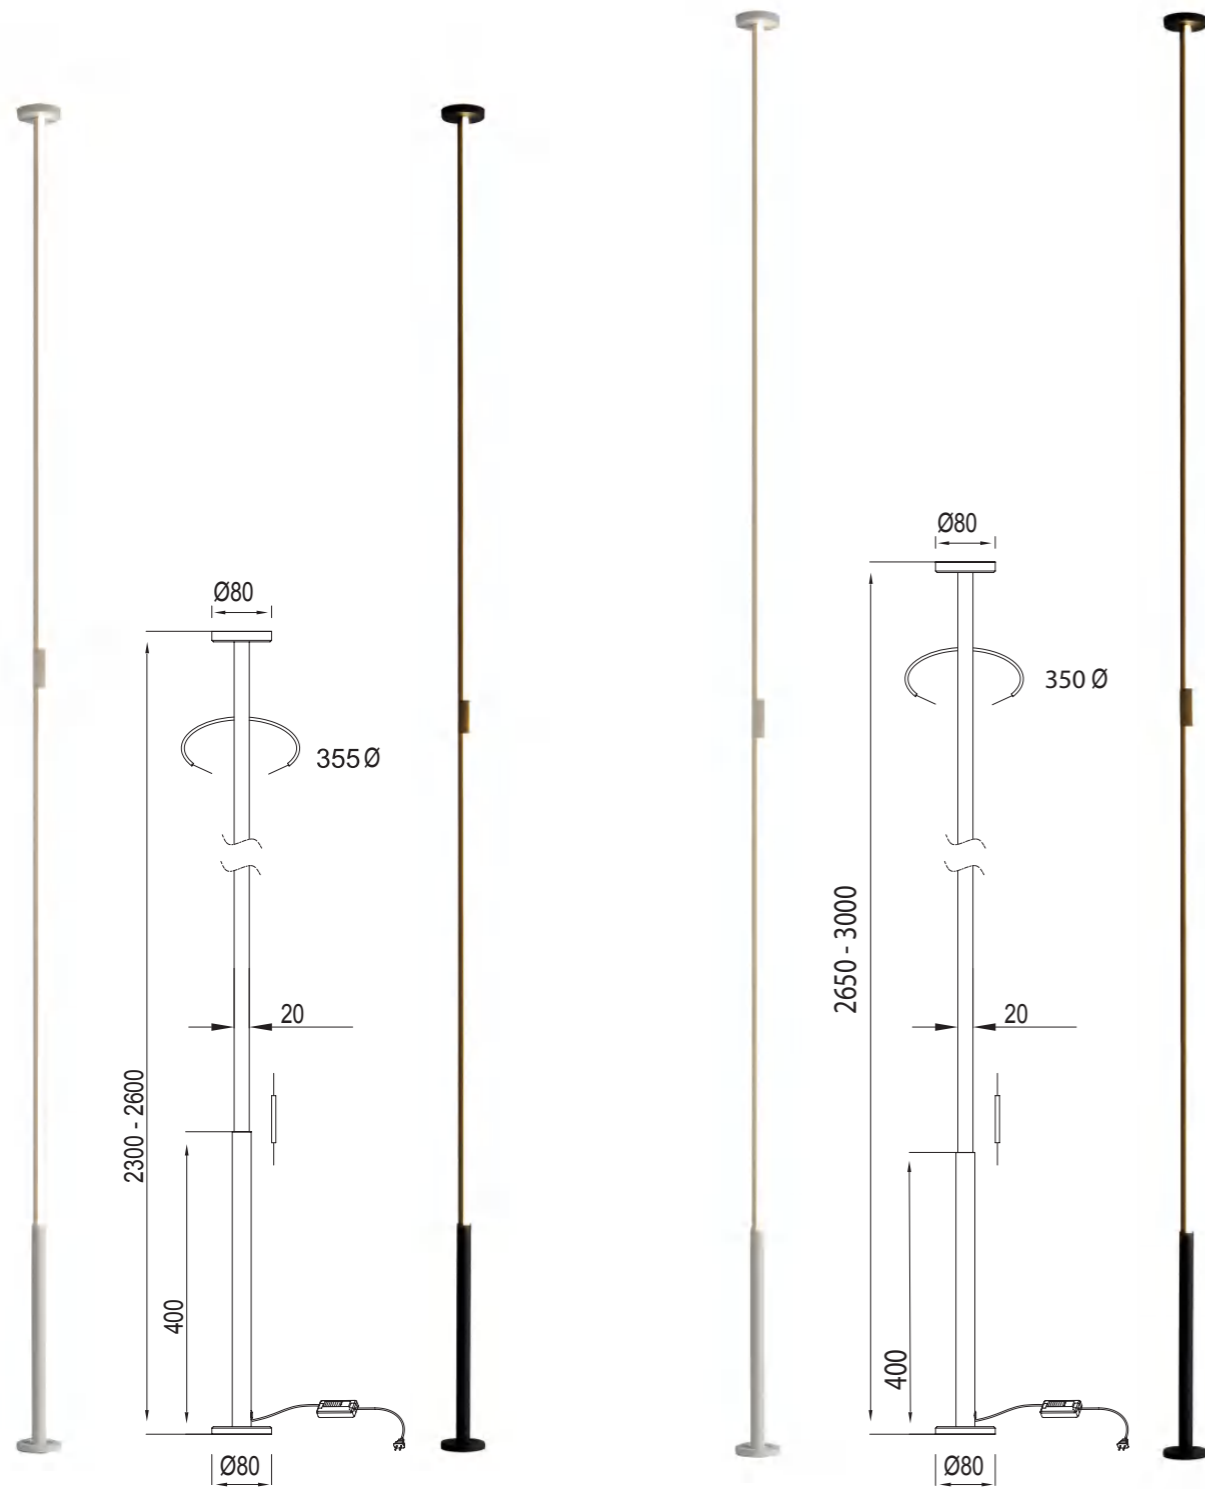

VERTICAL

by Mantra Team

VERTICAL

7348 Negro-Black
LED 60W 3000K 3600lm

Acero/Steel 220-240V~ 50/60Hz CRI≥ 80

7347 Blanco-White
LED 60W 3000K 3600lm

Acero/Steel 220-240V~ 50/60Hz CRI≥ 80

VERTICAL

Pie de Salón-Floor lamp

7345 Blanco-White
LED 44W 3000K 2600lm

7346 Negro-Black
LED 44W 3000K 2600lm

Acero/Steel 220-240V~ 50/60Hz CRI≥ 80

VERTICAL

7358 Blanco-White
LED 36W 3000K 2160lm

7359 Negro-Black
LED 36W 3000K 2160lm

7353 Blanco-White
LED 40W 3000K 2400lm

7354 Negro-Black
LED 40W 3000K 2400lm

Acero/Steel 220-240V~ 50/60Hz CRI≥ 80

Assembling

VERTICAL

Pie de Salón-Floor lamp

7352 Negro-Black
LED 36W 3000K 2160lm

7351 Blanco-White
LED 36W 3000K 2160lm

MODO DE USO

Acero/Steel 220-240V~ 50/60Hz CRI≥ 80