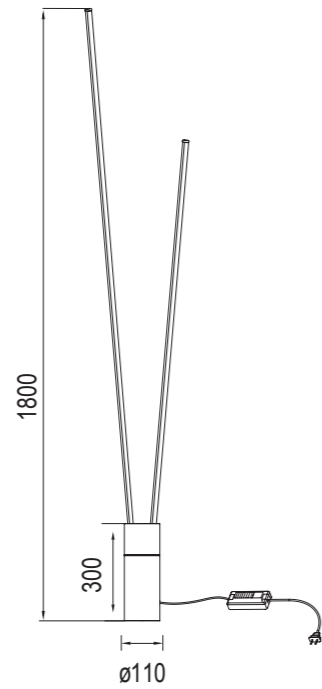

VERTICAL

by Mantra Team

VERTICAL

7348 Negro-Black
LED 60W 3000K 3600lm

Acero/Steel 220-240V~ 50/60Hz CRI≥ 80

7347 Blanco-White
LED 60W 3000K 3600lm

Acero/Steel 220-240V~ 50/60Hz CRI≥ 80

VERTICAL

Pie de Salón-Floor lamp

7345 Blanco-White
LED 44W 3000K 2600lm

7346 Negro-Black
LED 44W 3000K 2600lm

Acero/Steel 220-240V~ 50/60Hz CRI≥ 80

VERTICAL

7358 Blanco-White
LED 36W 3000K 2160lm

7359 Negro-Black
LED 36W 3000K 2160lm

7353 Blanco-White
LED 40W 3000K 2400lm

7354 Negro-Black
LED 40W 3000K 2400lm

Acero/Steel 220-240V~ 50/60Hz CRI≥ 80

Assembling

VERTICAL

Pie de Salón-Floor lamp

7352 Negro-Black
LED 36W 3000K 2160lm

7351 Blanco-White
LED 36W 3000K 2160lm

MODO DE USO

Acero/Steel 220-240V~ 50/60Hz CRI≥ 80