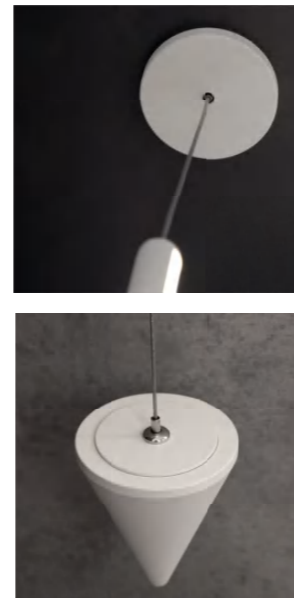

VERTICAL

by Mantra Team

VERTICAL

7348 Negro-Black
LED 60W 3000K 3600lm

Acero/Steel 220-240V~ 50/60Hz CRI≥ 80

7347 Blanco-White
LED 60W 3000K 3600lm

Acero/Steel 220-240V~ 50/60Hz CRI≥ 80

VERTICAL

Pie de Salón-Floor lamp

7345 Blanco-White
LED 44W 3000K 2600lm

7346 Negro-Black
LED 44W 3000K 2600lm

Acero/Steel 220-240V~ 50/60Hz CRI≥ 80

VERTICAL

7358 Blanco-White
LED 36W 3000K 2160lm

7359 Negro-Black
LED 36W 3000K 2160lm

7353 Blanco-White
LED 40W 3000K 2400lm

7354 Negro-Black
LED 40W 3000K 2400lm

Acero/Steel 220-240V~ 50/60Hz CRI≥ 80

Assembling

VERTICAL

Pie de Salón-Floor lamp

7352 Negro-Black
LED 36W 3000K 2160lm

7351 Blanco-White
LED 36W 3000K 2160lm