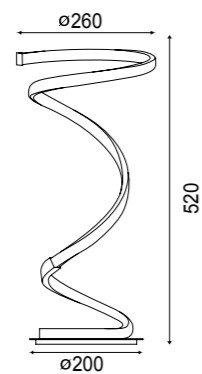

HELIX by JSantiago Sevillano Studio

HELIX

6103 Plata cromo-Silver-Chrome
LED 20W 3000K 1600lm

6104 Negro-Black
LED 20W 3000K 1600lm

Aluminio-Acero-Acrílico-Aluminum-Steel-Acrylic 220-240V~ 50/60Hz CRI> 80 Registered N° 004721413-001