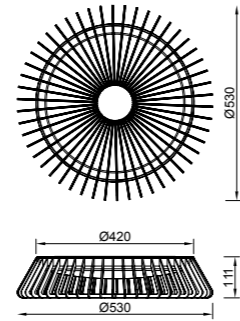

HIMALAYA

Plafón-Ceiling lamp

7966 Blanco-White
LED 56W 2700K-5000K 2500lm

7967 Madera-Wood
LED 56W 2700K-5000K 2500lm

7968 Negro-Black
LED 56W 2700K-5000K 2500lm

R00129

PC/Acrílico-PC/Acrylic 220-240V~ 50/60Hz CRI> 80