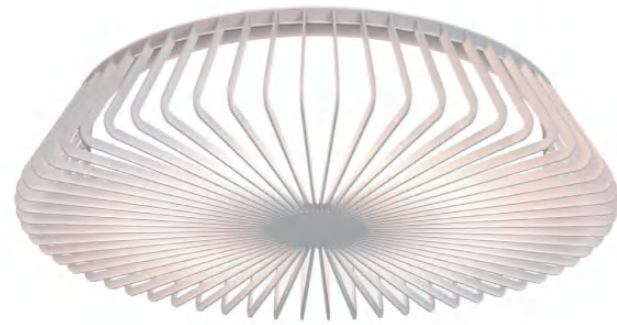

HIMALAYA

Plafón-Ceiling lamp

7963 Blanco-White
LED 80W 2700K-5000K 3500lm

7964 Madera-Wood
LED 80W 2700K-5000K 3500lm

7965 Negro-Black
LED 80W 2700K-5000K 3500lm

R00129

PC/Acrílico-PC/Acrylic 220-240V~50/60Hz CRI>80

HIMALAYA

Plafón-Ceiling lamp

7966 Blanco-White
LED 56W 2700K-5000K 2500lm

7967 Madera-Wood
LED 56W 2700K-5000K 2500lm

7968 Negro-Black
LED 56W 2700K-5000K 2500lm

R00129

PC/Acrílico-PC/Acrylic 220-240V~ 50/60Hz CRI> 80