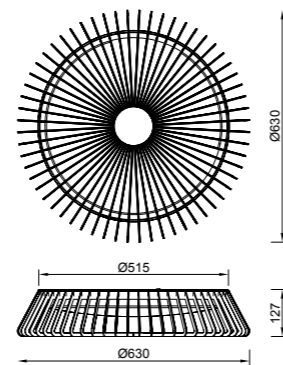

HIMALAYA

Plafón-Ceiling lamp

7963 Blanco-White
LED 80W 2700K-5000K 3500lm

7964 Madera-Wood
LED 80W 2700K-5000K 3500lm

7965 Negro-Black
LED 80W 2700K-5000K 3500lm

R00129

PC/Acrílico-PC/Acrylic 220-240V~50/60Hz CRI>80