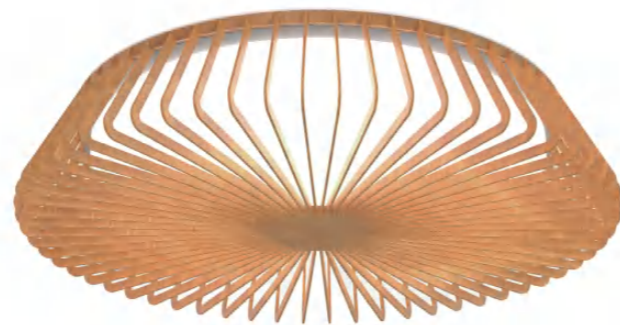

HIMALAYA

Plafón-Ceiling lamp

7963 Blanco-White
LED 80W 2700K-5000K 3500lm

7964 Madera-Wood
LED 80W 2700K-5000K 3500lm

7965 Negro-Black
LED 80W 2700K-5000K 3500lm

R00129

PC/Acrílico-PC/Acrylic 220-240V~50/60Hz CRI>80

HIMALAYA

Plafón-Ceiling lamp

7966 Blanco-White
LED 56W 2700K-5000K 2500lm

7967 Madera-Wood
LED 56W 2700K-5000K 2500lm

7968 Negro-Black
LED 56W 2700K-5000K 2500lm

R00129

PC/Acrílico-PC/Acrylic 220-240V~ 50/60Hz CRI> 80