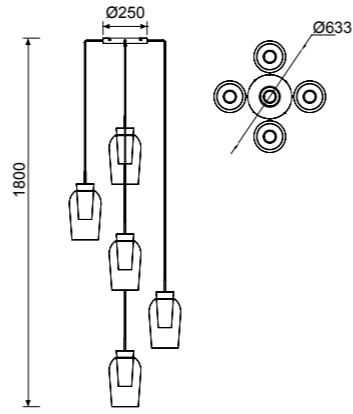

NORA

by José Ignacio Ballester

NORA

NORA

Negro/Mármol Black/Marble

8283

Cristal cromo
Chrome glass
5L x E27 (no incl)
Class I

8284