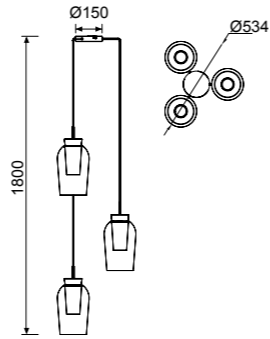

8284

Cristal cromo
Chrome glass
3L x E27 (no incl)
Class I