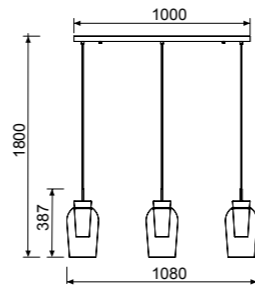

8285

Cristal cromo
Chrome glass
3L x E27 (no incl)
Class I

8286

Cristal cromo
Chrome glass
1L x E27 (no incl)
Class I

8288

Cristal cromo
Chrome glass
1L x E27 (no incl)
Class I

8287

Cristal cromo
Chrome glass
1L x E27 (no incl)
Class I

8289

Cristal cromo
Chrome glass
1L x E27 (no incl)
Class II

8403

Cristal cromo
Chrome glass
1L x E27 (no incl)
Class II