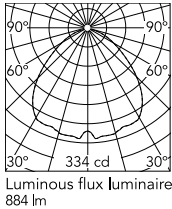

Physical

Colour	Matte Chrome
Cord length (mm)	2350
Net weight (kg)	1.65
Package volume (m3)	0.07
IP internal	20

Download

Mounting instructions	↓ PDF
Mounting instructions	↓ PDF
Spare Parts	↓ PDF

Photometric Files

LDT / IES	↓ ZIP
-----------	-----------------------

Technical Drawings

2D	↓ ZIP
3D	↓ ZIP

Schematic light drawing

Photometric

Lighting type	Direct
Light distribution	Roto symmetric
CCT (K)	2700
CRI>	90

Electrical