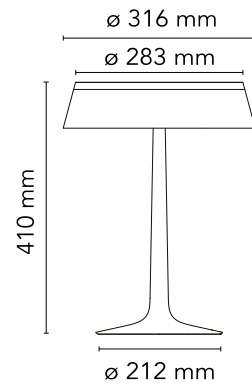

FLOS

F1032046 Matte Chrome

Bon Jour

Designed by Philippe Starck, 2015

13W - 811lm - 2700K - CRI> 90

Table lamp providing diffuse light. Injection moulded PMMA clear transparent base and diffuser. Edge Lighting technology light source. Power cord length 200 cm, with dimmer switch that provide ON-OFF functions and 10-100% light adjustment. Plug-in power supply with interchangeable plugs.

Are you a professional and your project needs consulting and support?

[BOOK AN APPOINTMENT](#)

Main specifications

EAN	8059607001165
Mounting	Table
Environments	Indoor dry location
Light Source Type	LED
LED type	LED Module
Power (W)	13
System flux (lm)	811

Physical

Colour	Matte Chrome
Cord length (mm)	2350
Net weight (kg)	1.65
Package volume (m3)	0.07
IP internal	20

Download

Mounting instructions	↓ PDF
Mounting instructions	↓ PDF
Spare Parts	↓ PDF

Photometric Files