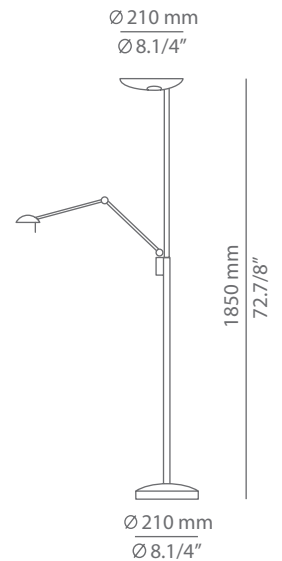

Finish	
21 GLD	Gold
22 CH	Chrome
26 BLK	Black
36 BR	Bronze
37 NI	Nickel
61 S GLD	Satin Gold
CUSTOM