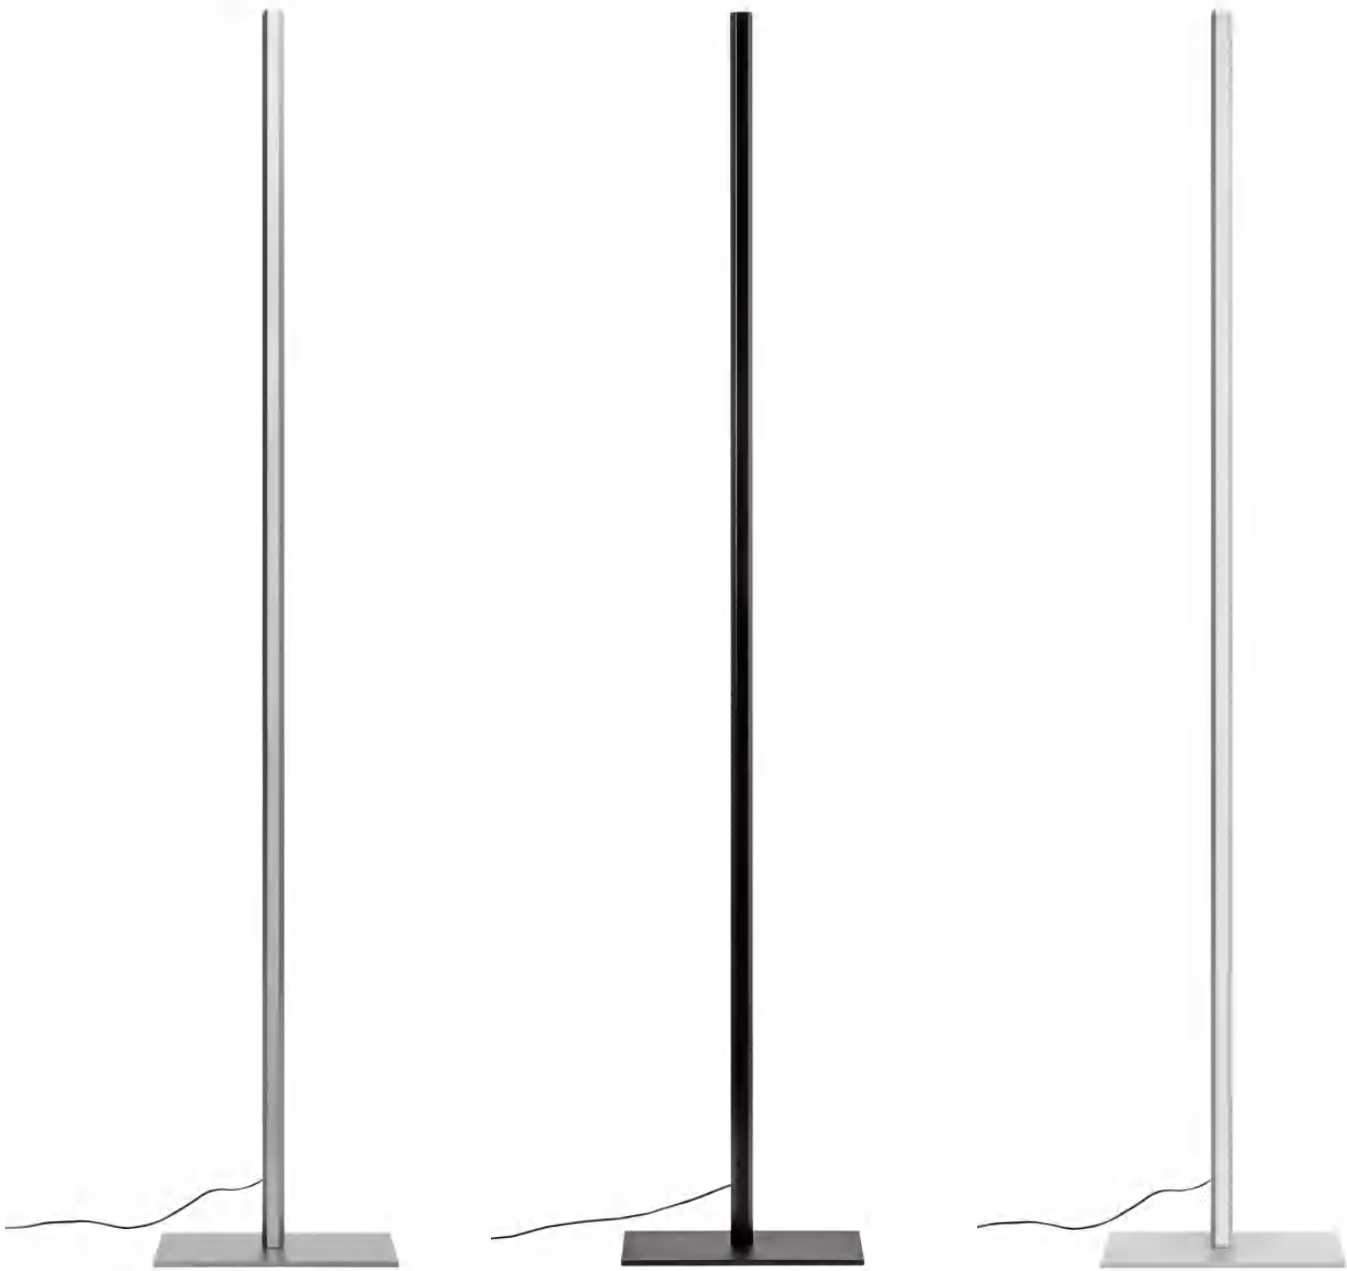

LINEAL FLOOR LAMP

CARPYEN
BARCELONA

Carpylum70 S.L.
C/ Pere IV 78-84 E-08005 Barcelona
T +34 93 320 99 90

Spain: comercial@carpyen.com
Export: export@carpyen.com
Special project: antony@carpyen.com