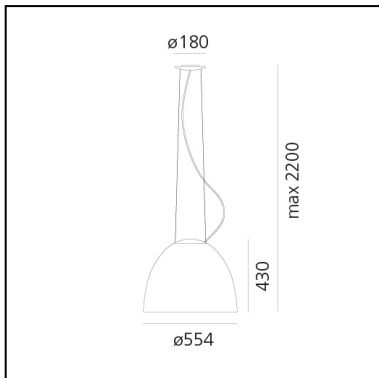

Nur LED White Integralis - Suspension - Anodized Aluminium - App Compatible

Ernesto Gismondi

IP20   Regulable: 

LUMINARIA

DAY MODE

- Potencia (W): **45W**
- Tensión de alimentación: **220V-240V**
- Flujo Luminoso (lm): **2423lm**
- Flujo Radiante: **1413mW**
- CCT: **5000K**
- Efficiency: **52%**
- Efficacy: **53.84lm/W**
- CRI: **90**
- Dimmable Typology: **APP**

Notas

ESPECIFICACIONES

An extreme geometric synthesis of optics par excellence, Nur manifests its presence through a monolithic and mono-material body. The essential and geometrically calibrated lines of a perfect parabola conceal an optical heart that perfectly controls the emission, without offending direct vision. With a 45W LED optical engine, it ensures general ambient lighting thanks also to indirect emission. In the WHITE INTEGRALIS version, compatible with Artemide App, Nur is designed to offer a white emission ensuring perfect perception while respecting the human presence and which at the same time combines control of microbial growth. It can vary in intensity and is available with a fixed CCT of 5000K, with a high color rendering index (CRI 90).

CÓDIGO PRODUCTO: A243310IN0APP

CARACTERÍSTICAS

- Código del artículo: **A243310IN0APP**
- Color: **Anodized Aluminium**
- Instalación: **Suspensión**
- Material: **Aluminium, methacrylate, glass**
- Serie: **Design Collection**
- Entorno de uso: **Interior**
- Área de uso: **Hospitality, Office, Residential**
- Emisión: **Directa/indirecta**
- diseño: **Ernesto Gismondi**

DIMENSIONES

- Altura: **cm 43**
- Diámetro: **cm 55**
- Altura máxima del techo: **cm 220**
- Prueba calorífica: **650°C**

FUENTES DE LUZ INCLUIDAS

- Categoría: **Led**
- Numero: **1**
- Temperatura de Color (K): **5000K**
- CRI: **90**
- Color Tolerance: **3SDCM**
- Service Life: **L80 (10K) 55000h**