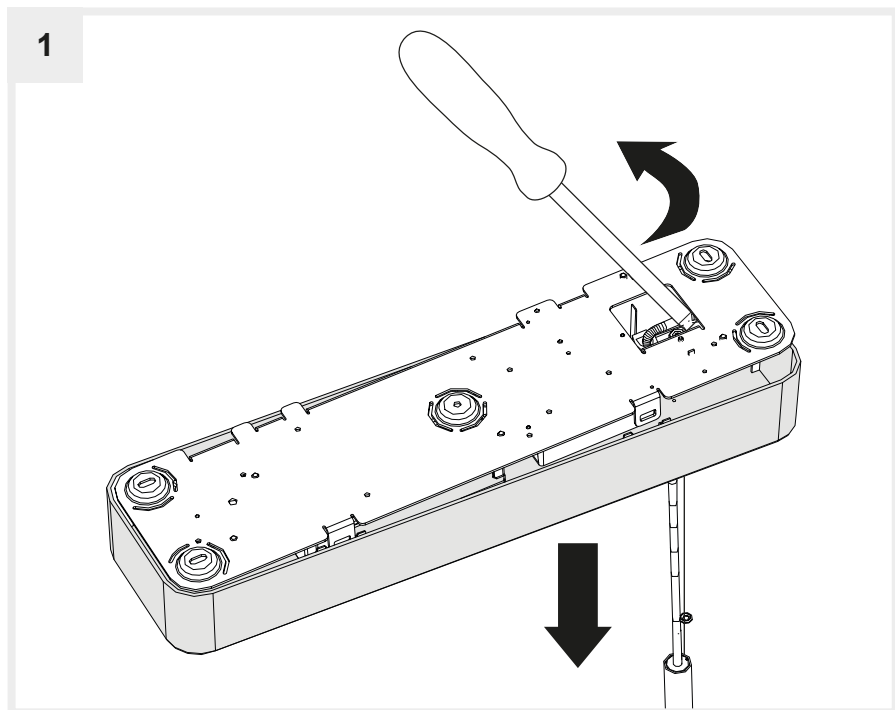

## FLEXIA

design  
Mario Cucinella

i

Artemide App  
Quick Starting Guide

**i**

**180°**

120°

150°

**i**

2

3

4

5

	$120^\circ$	$150^\circ$	$180^\circ$
D	1100 mm	1215 mm	1250 mm

6

7