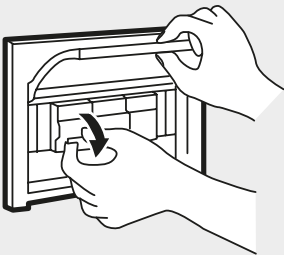

## FLEXIA

design  
Mario Cucinella

i

Artemide App  
Quick Starting Guide

**i**

**180°**

120°

150°