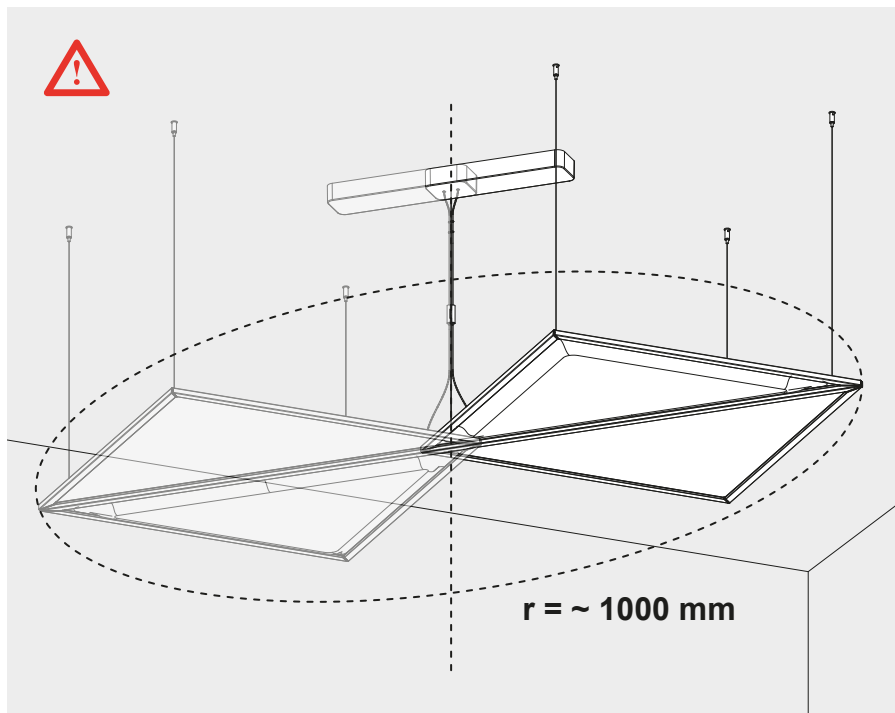

## FLEXIA

design  
Mario Cucinella

i

Artemide App  
Quick Starting Guide

**i**

**180°**

120°

150°

**i**

2

3

4

5

	$120^\circ$	$150^\circ$	$180^\circ$
D	1100 mm	1215 mm	1250 mm

6

7