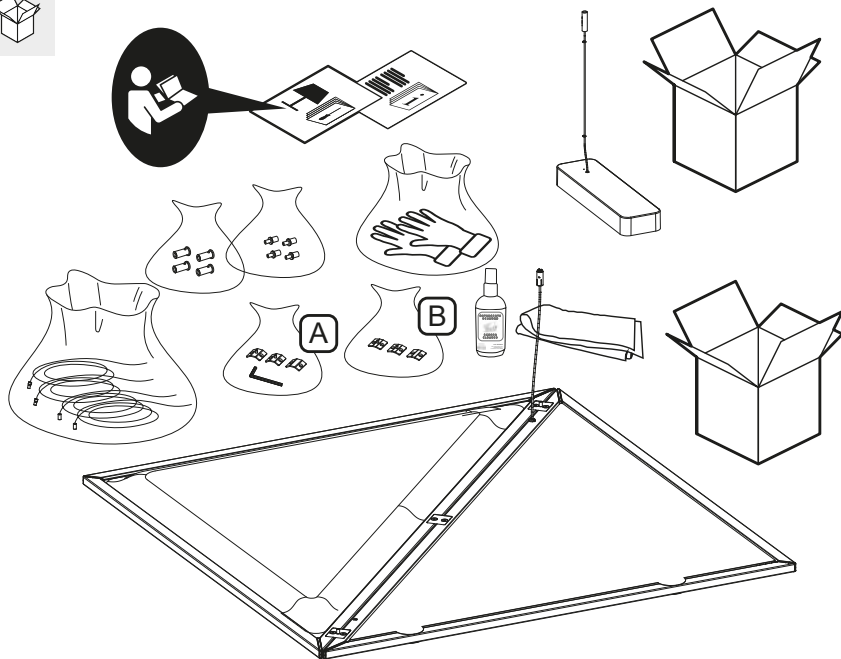

## FLEXIA

design  
Mario Cucinella

i

Artemide App  
Quick Starting Guide

**i**

**180°**

120°

150°

**i**

2

3

4

5

	$120^\circ$	$150^\circ$	$180^\circ$
D	1100 mm	1215 mm	1250 mm

6

7