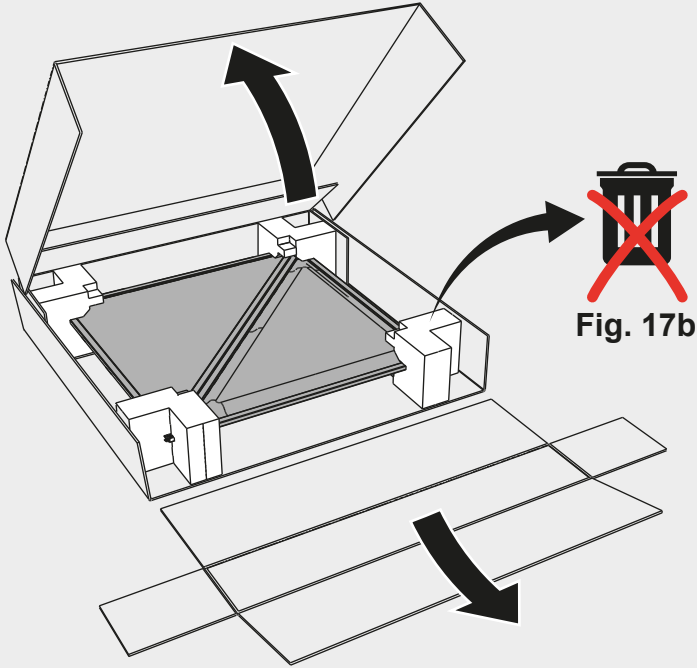

## FLEXIA

design  
Mario Cucinella

i

Artemide App  
Quick Starting Guide

**i**

**180°**

120°

150°

**i**

2

3

4

5

	$120^\circ$	$150^\circ$	$180^\circ$
D	1100 mm	1215 mm	1250 mm

6

7