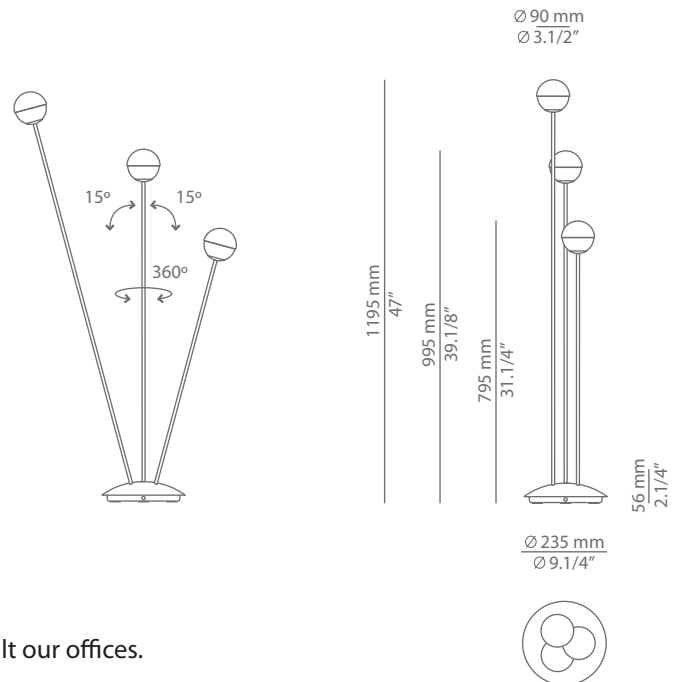

ALFI

p-3748

floor lamp

Date	Type
Project	
Location	
Model #	Quantity
Specifier	

Description

Metallic floor lamp providing direct and indirect light. Adjustable stems swivel 360° on the base and glass shade with metal cap at 45°.

Pictures above might not show the specified dimensions or material. They are for illustration purposes only.

Ordering information

Product Code	Lamp	Finish
p-3748	LED 3x3W (2700K / Ang 120° / >90 CRI / 24V) / 230V (included) A++ Typ* 3x300 lumens On/Off cord switch	<ul style="list-style-type: none"> 26 BLK Black 20 GLD M Gold Matt CUSTOM