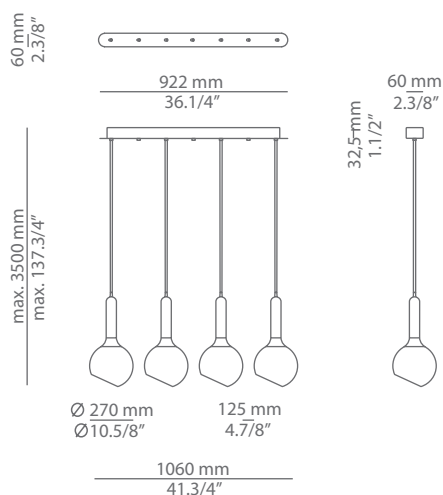

Code	Composition includes
L925.4 luck	1 linear canopy 113415XX3 4 units of T-2443C with textile cable
	<table border="0"> <tr> <td>Canopy</td> <td>Finish body</td> </tr> <tr> <td> 26 BLK Black 71 WH White </td> <td> 26 BLK Black 37 NI Nickel 44 CP Copper - CUSTOM </td> </tr> </table>