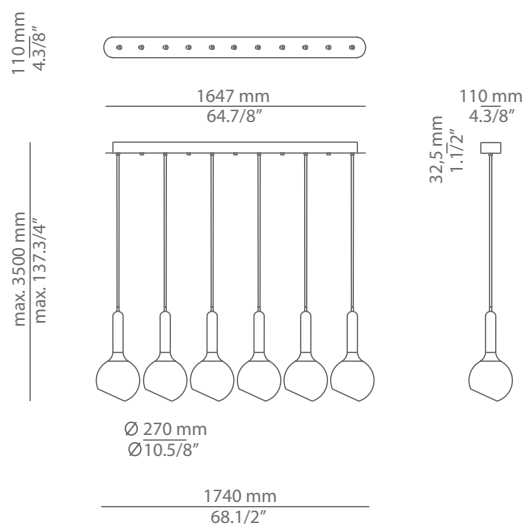

Code	Composition includes
L1655.6 luck	1 linear canopy 113415XX7 6 units of T-2443C with textile cable
	<table border="0"> <tr> <td>Canopy</td> <td>Finish body</td> </tr> <tr> <td> 26 BLK Black 71 WH White </td> <td> 26 BLK Black 37 NI Nickel 44 CP Copper - CUSTOM </td> </tr> </table>