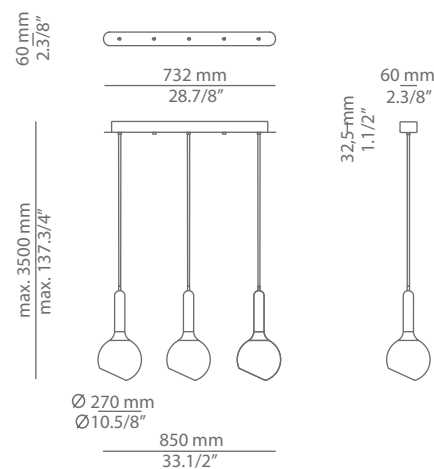

LUCK T-2443C

suspension lamp

Date	Type
Project	
Location	
Model #	Quantity
Specifier	

Many possible configurations with T-2443C

Code	Composition includes
L735.3 luck	1 linear canopy 113415XX1 3 units of T-2443C with textile cable
	<table border="0"> <tr> <td>Canopy</td> <td>Finish body</td> </tr> <tr> <td> 26 BLK Black 71 WH White </td> <td> 26 BLK Black 37 NI Nickel 44 CP Copper - CUSTOM </td> </tr> </table>