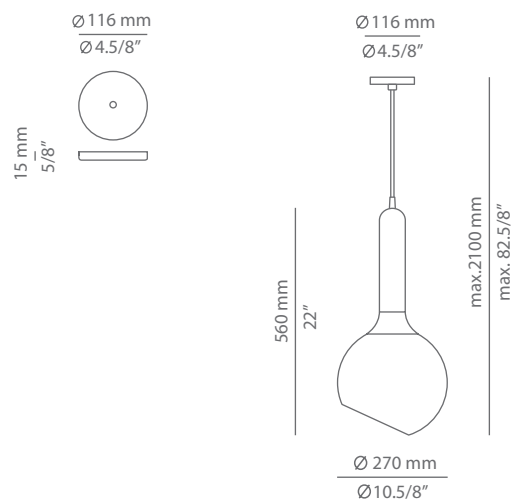

LUCK T-2443

suspension lamp

Date	Type
Project	
Location	
Model #	Quantity
Specifier	

Description

Metallic pendant with direct and indirect light.
Transparent glass ball shade, diagonal opening on the bottom.
Adjustable height. Can be used in sloped ceilings.

Pictures above might not show the specified dimensions or material. They are for illustration purposes only.

Ordering information

Code	Lamp
■ T-2443	LED or Fluor up to 20W (bulb not included) Globe Ø 95mm / E27 / 120V 240V Dimmable when using dim. lamps

Finish canopy

■ 26 BLK	Black
■ 37 NI	Nickel
■ 71 WH	White

Finish body

■ 26 BLK	Black
■ 37 NI	Nickel
■ 44 CP	Copper
■ CUSTOM	

Product includes

Code	Description
113416XX0	1 surface canopy for 1 single pedant
T-2443C	1 luck pendant with textile cable