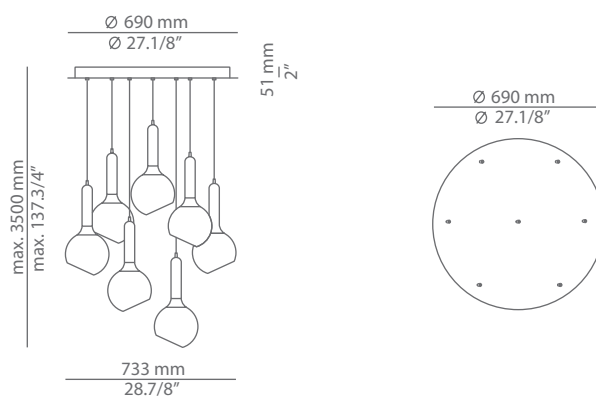

Pictures above might not show the specified dimensions or material. They are for illustration purposes only.

Ordering information

Code	Lamp
■ T-2443	LED or Fluor up to 20W (bulb not included) Globe Ø 95mm / E27 / 120V 240V Dimmable when using dim. lamps

LUCK T-2443C

suspension lamp

Date	Type
Project	
Location	
Model #	Quantity
Specifier	

Code	Composition includes										
■ R40S.3 luck	<ul style="list-style-type: none"> 1 round canopy 113415XX6 3 units of T-2443C with textile cable <table border="1"> <thead> <tr> <th>Canopy</th> <th>Finish body</th> </tr> </thead> <tbody> <tr> <td>■ 26 BLK Black</td> <td>■ 26 BLK Black</td> </tr> <tr> <td>■ 71 WH White</td> <td>■ 37 NI Nickel</td> </tr> <tr> <td></td> <td>■ 44 CP Copper</td> </tr> <tr> <td></td> <td>■ CUSTOM</td> </tr> </tbody> </table>	Canopy	Finish body	■ 26 BLK Black	■ 26 BLK Black	■ 71 WH White	■ 37 NI Nickel		■ 44 CP Copper		■ CUSTOM
Canopy	Finish body										
■ 26 BLK Black	■ 26 BLK Black										
■ 71 WH White	■ 37 NI Nickel										
	■ 44 CP Copper										
	■ CUSTOM										

Code	Composition includes										
■ R70S.7 luck	<ul style="list-style-type: none"> 1 round canopy 113415XX4 7 units of T-2443C with textile cable <table border="1"> <thead> <tr> <th>Canopy</th> <th>Finish body</th> </tr> </thead> <tbody> <tr> <td>■ 26 BLK Black</td> <td>■ 26 BLK Black</td> </tr> <tr> <td>■ 71 WH White</td> <td>■ 37 NI Nickel</td> </tr> <tr> <td></td> <td>■ 44 CP Copper</td> </tr> <tr> <td></td> <td>■ CUSTOM</td> </tr> </tbody> </table>	Canopy	Finish body	■ 26 BLK Black	■ 26 BLK Black	■ 71 WH White	■ 37 NI Nickel		■ 44 CP Copper		■ CUSTOM
Canopy	Finish body										
■ 26 BLK Black	■ 26 BLK Black										
■ 71 WH White	■ 37 NI Nickel										
	■ 44 CP Copper										
	■ CUSTOM										