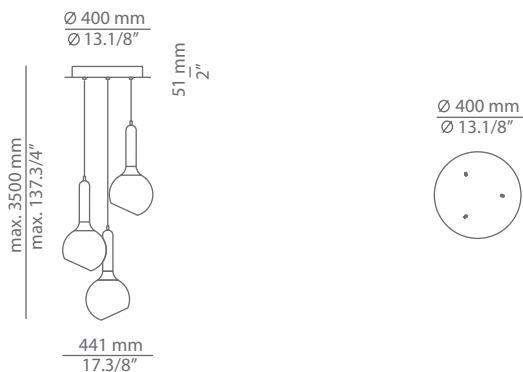

LUCK T-2443C

suspension lamp

Date	Type
Project	
Location	
Model #	Quantity
Specifier	

Code	Composition includes
■ R40S.3 luck	1 round canopy 113415XX6 3 units of T-2443C with textile cable <table border="1"> <thead> <tr> <th>Canopy</th> <th>Finish body</th> </tr> </thead> <tbody> <tr> <td>■ 26 BLK Black</td> <td>■ 26 BLK Black</td> </tr> <tr> <td>■ 71 WH White</td> <td>■ 37 NI Nickel</td> </tr> <tr> <td></td> <td>■ 44 CP Copper</td> </tr> <tr> <td></td> <td>■ CUSTOM</td> </tr> </tbody> </table>