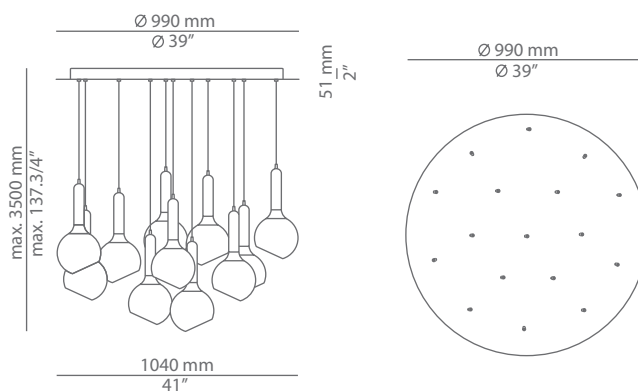

Code	Composition includes
■ R100S.11 luck	1 round canopy 113415XX5 11 units of T-2443C with textile cable - Add up to 6 additional Luck <table border="1"> <thead> <tr> <th>Canopy</th> <th>Finish body</th> </tr> </thead> <tbody> <tr> <td>■ 26 BLK Black</td> <td>■ 26 BLK Black</td> </tr> <tr> <td>■ 71 WH White</td> <td>■ 37 NI Nickel</td> </tr> <tr> <td></td> <td>■ 44 CP Copper</td> </tr> <tr> <td></td> <td>■ CUSTOM</td> </tr> </tbody> </table>