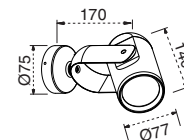

TECHNICAL FEATURES

COB LED 13W 3000K 750Lm 38° incl.

			IP65		IK07	100-240 V~	50/60 Hz
					COB LED	E	UK CA

○ ref. 70035

Kg 0,80kg
lb 1,76lb

○ ref. 70036

Kg 0,96kg
lb 2,11lb

ⓘ Este producto contiene una fuente luminosa de la clase eficiencia energética E
This product contains a light source of energy efficiency class E