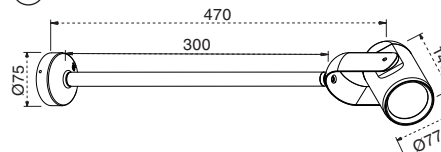

TECHNICAL FEATURES

COB LED 13W 3000K 750Lm 38° incl.

			IP65		IK07	100-240 V~	50/60 Hz
					COB LED	E	UK CA

○ ref. 70035

Kg 0,80kg
lb 1,76lb

○ ref. 70036

Kg 0,96kg
lb 2,11lb

ⓘ Este producto contiene una fuente luminosa de la clase eficiencia energética E
This product contains a light source of energy efficiency class E