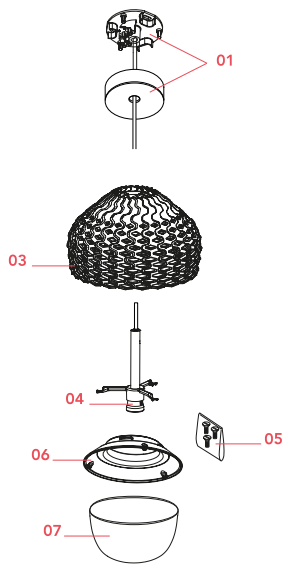

Spare Parts

01.	Ochre-grey ceiling rose assembly	RF7753148
03.	Tatou T1-S1 ochre-grey assembly diffuser	F7751048
04.	E27 lamp holder version	RF22268
05.	Kit with screws for t1-s1 opal reflector assembly	RF7751100
06.	T1-S1 opal reflector assembly	RF7751200
07.	Opal internal S1 diffuser	RF22435

DOWNLOAD