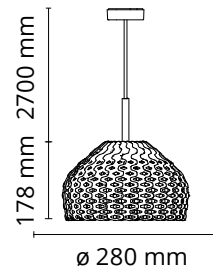

FLOS

F7762048 Ochre-Grey

Tatou Suspension 1

Designed by Patricia Urquiola, 2012

Halogen - 70W

Diffused light suspended lamp. External diffuser in Polycarbonate. Internal diffuser in injection printed opal polycarbonate.

Are you a professional and your project needs consulting and support?

[BOOK AN APPOINTMENT](#)

Main specifications

EAN	8059607007396
Mounting	Suspension
Environments	Indoor dry location
Light Source Type	Bulb
Lamp category	Halogen
Lamp holders	E27
Ilcos	HSGS / FBT
Number of heads	1
Power (W)	70

Physical

Colour	Ochre-Grey
Cord length (mm)	2700
Net weight (kg)	1.2
Package volume (m3)	0.05
IP internal	20

Download

[Mounting instructions](#) PDF

[Spare Parts](#) PDF

Photometric Files

[LDT / IES](#) LDT