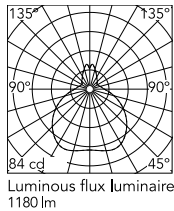

Schematic light drawing

Photometric

Lighting type	Indirect, Direct
Light distribution	Asymmetric

Electrical

Insulation class	II
Frequency (Hz)	50/60
Main voltage (Vac)	220-250
LED voltage Vf (Vdc)	null
Dimmable	Yes
Dimming interface	Remote Dimmable (Dimmer Not Included)
Batteries inside	No
Charging min time	No