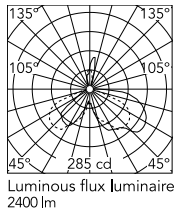

Schematic light drawing

Photometric

Lighting type	Indirect, Direct
Light distribution	Asymmetric

Electrical

Insulation class	II
Frequency (Hz)	50/60
Main voltage (Vac)	220-240
LED voltage Vf (Vdc)	null
Dimmable	Yes
Dimming interface	Dimmer Integrated
Plug type	Type C
Batteries inside	No