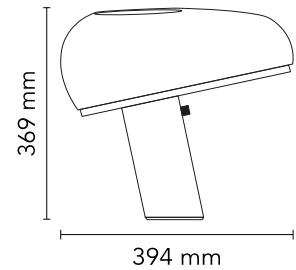

Are you a professional and your project needs consulting and support?

[BOOK AN APPOINTMENT](#)

Main specifications

| | |
|-------------------|---------------------|
| EAN | 8059607039021 |
| Mounting | Table |
| Environments | Indoor dry location |
| Light Source Type | Bulb |
| Lamp category | Halogen |
| Lamp type | A60 |
| Lamp holders | E27 |
| Ilcos | HSGS |
| Bulb finish | Frosted |
| Number of heads | 1 |
| Power (W) | 150 |
| System power (W) | 150 |

Physical

| | |
|---------------------|--------|
| Colour | Orange |
| Net weight (kg) | 7.99 |
| Package height (mm) | 465 |
| Package width (mm) | 470 |
| Package length (mm) | 385 |
| Package volume (m3) | 0.1 |
| IP internal | 20 |