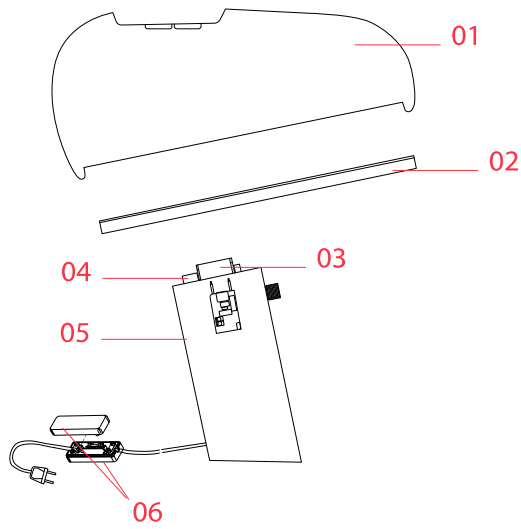

Spare Parts

02.	Snoopy glass diffuser	RF84656
03.	E27 lamp holder	RF11912
04.	Ring nut	RF11919
05.	Electronic touch dimmer	RF26254
06.	Electrical assembly with fuse box	RF12478

DOWNLOAD