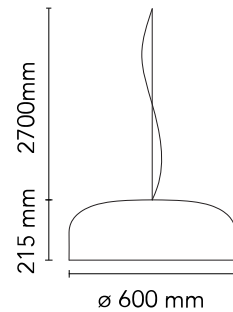

FLOS

■ F1369031 Matte Black

Smithfield Suspension Pro dimmable DALI

Designed by Jasper Morrison, 2009

45W - 2791lm - 2700K

Suspension lamp with direct light. Aluminium body. Available in gloss black, white, matte black, green, red or MUD. Injection-moulded opalescent methacrylate diffuser. Steel ceiling attachment with steel suspension cable, 5 pole electric cable in PTFE double insulation, working length 2700 mm. Control DALI dimmable.

Physical

Colour	Matte Black
Cord length (mm)	2700
Net weight (kg)	5.8
Package volume (m3)	0.16
IP internal	20

Download

[Mounting instructions](#) PDF

[Spare Parts](#) PDF

Photometric Files

[LDT / IES](#) LDT

Technical Drawings

[2D](#) ZIP

[3D](#) ZIP

[Bim](#) ZIP

Schematic light drawing

Photometric

Lighting type	Direct
Light distribution	Roto symmetric
CCT (K)	2700

Electrical