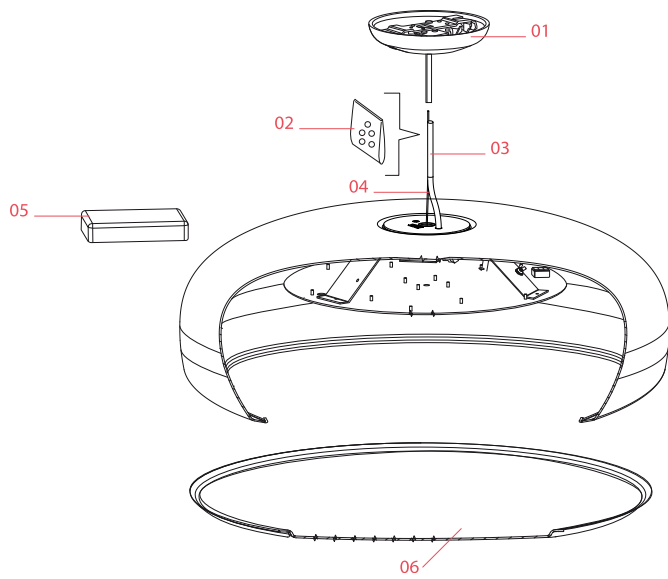

Physical

Colour	Matte Black
Cord length (mm)	2700
Net weight (kg)	5.8
Package volume (m3)	0.16
IP internal	20

Download

[Mounting instructions](#) PDF

[Spare Parts](#) PDF

Photometric Files

[LDT / IES](#) LDT

Ecodesign and Energy Labelling

Replaceable (LED only)
light source by a
professional

Replaceable control
gear by a professional

Spare Parts

DOWNLOAD