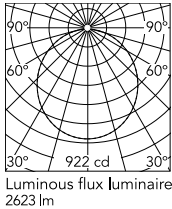

Physical

Colour	Matte Black
Cord length (mm)	2700
Net weight (kg)	5.8
Package volume (m3)	0.16
IP internal	20

Download

[Mounting instructions](#) PDF

[Spare Parts](#) PDF

Photometric Files

[LDT / IES](#) LDT

Technical Drawings

[2D](#) ZIP

[3D](#) ZIP

[Bim](#) ZIP

Schematic light drawing

Photometric

Lighting type	Direct
Light distribution	Roto symmetric
CCT (K)	2700

Electrical