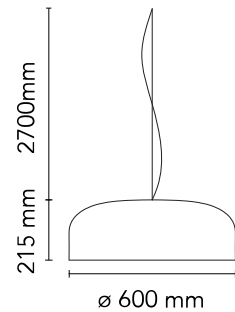

### Physical

Colour	Glossy Black
Cord length (mm)	2700
Net weight (kg)	5.8
Package volume (m3)	0.16
IP internal	20