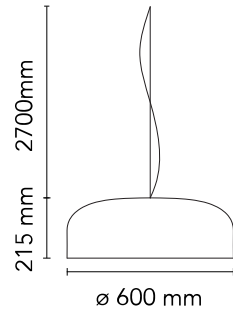

FLOS

 F1371035 Red

Smithfield Suspension

Designed by Jasper Morrison, 2009

Halogen - 4 x 70W

Suspension lamp with direct light. Aluminium body. Available in gloss black, matt black, red, green, white or MUD. Injection-moulded opalescent methacrylate diffuser. Steel ceiling attachment with steel suspension cable, 5 pole electric cable in PTFE double insulation, working length 2700 mm.

Are you a professional and your project needs consulting and support?

[BOOK AN APPOINTMENT](#)

Main specifications

EAN	8059607031360
Mounting	Suspension
Environments	Indoor dry location
Light Source Type	Bulb
Lamp category	Halogen
Lamp type	A70
Lamp holders	E27
Ilcos	HSGSA
Bulb finish	Frosted
Number of heads	4
Power (W)	70
System power (W)	280

Physical

Colour	Red
Length (mm)	600
Cord length (mm)	2700
Net weight (kg)	4.5
Package volume (m3)	0.16
IP internal	20

Download

[Mounting instructions](#)  PDF

[Spare Parts](#)  PDF

Schematic light drawing

Photometric