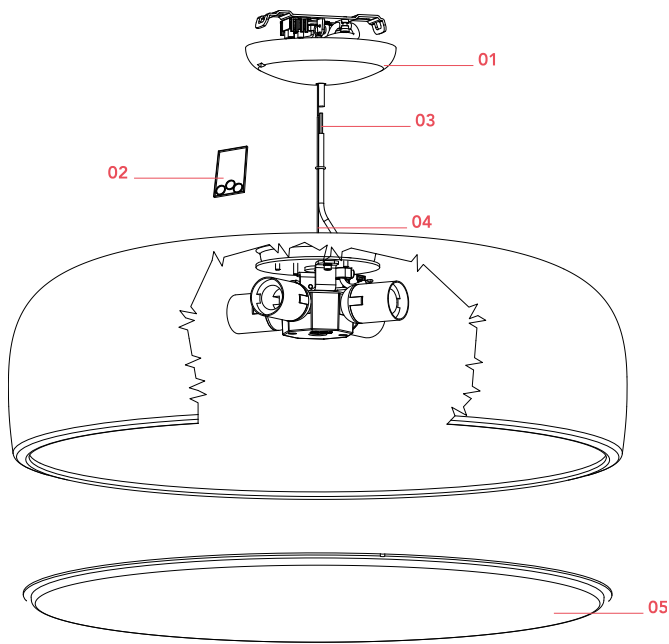

Physical

Colour	Red
Length (mm)	600
Cord length (mm)	2700
Net weight (kg)	4.5
Package volume (m3)	0.16
IP internal	20

Download

[Mounting instructions](#)  PDF

[Spare Parts](#)  PDF

Schematic light drawing

Photometric

NOT INCLUDED

RF32564

LED Lamp 11.5W E27 220-240V
3000K A70

Spare Parts

- | | | |
|-----|--|-----------|
| 01. | Red rose assembly | RF1367035 |
| 02. | Kit of 5 or rings | RF05382 |
| 04. | 3 mt steel cable $\varnothing 1,2$ with 19
winded wires | RF29665 |
| 05. | Methacrylate diffuser | RF19022 |

DOWNLOAD

RF1367035

Red rose assembly

RF05382

Kit of 5 or rings

RF29665

3 mt steel cable ø1,2 with 19
winded wires

RF19022