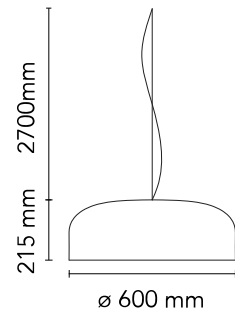

### Physical

Colour	Black
Length (mm)	600
Cord length (mm)	2700
Net weight (kg)	4.5
Package volume (m3)	0.16
IP internal	20