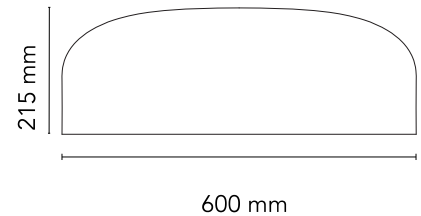

FLOS

F1368039 Green

Smithfield Ceiling Pro dimmable DALI

Designed by Jasper Morrison, 2009

45W - 2791lm - 2700K - CRI> 95

Ceiling-mounted lamp providing direct light. Aluminium body. Available in gloss black, white, matt black, green, red or MUD. Injection-moulded opalescent methacrylate diffuser. Steel wall and ceiling attachment. Control DALI dimmable.

Are you a professional and your project needs consulting and support?

[BOOK AN APPOINTMENT](#)