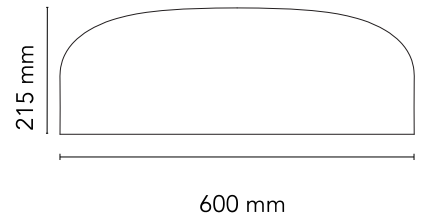

FLOS

■ F1368030 Glossy Black

Smithfield Ceiling Pro dimmable DALI

Designed by Jasper Morrison, 2009

45W - 2791lm - 2700K - CRI> 95

Ceiling-mounted lamp providing direct light. Aluminium body. Available in gloss black, white, matt black, green, red or MUD. Injection-moulded opalescent methacrylate diffuser. Steel wall and ceiling attachment. Control DALI dimmable.

Are you a professional and your project needs consulting and support?

[BOOK AN APPOINTMENT](#)