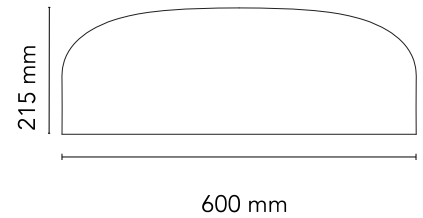

FLOS

F1368009 White

Smithfield Ceiling Pro dimmable DALI

Designed by Jasper Morrison, 2009

45W - 2791lm - 2700K - CRI> 95

Ceiling-mounted lamp providing direct light. Aluminium body. Available in gloss black, white, matt black, green, red or MUD. Injection-moulded opalescent methacrylate diffuser. Steel wall and ceiling attachment. Control DALI dimmable.

Are you a professional and your project needs consulting and support?

[BOOK AN APPOINTMENT](#)