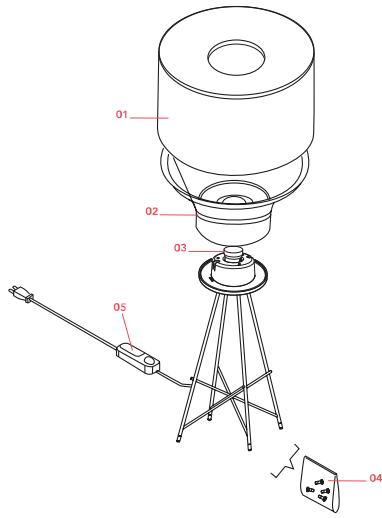

FLOS

F5910020 Glass

Ray Table

Designed by Rodolfo Dordoni, 2007

Halogen - 150W

Table lamp providing diffused lighting. Steel tube (10 mm diam.) structure, welded, brushed and chrome-plated. Diffuser support disk in die-cast, polished and chrome-plated Zamak alloy. White injection-molded PA6 (nylon) lamp cover. Injection-molded PC (polycarbonate) inner diffuser in 3% opal color. Transparent injection-molded elastic PVC (polyvinylchloride) feet. Lathe-shaped aluminum diffusers, painted white on the inside, and shiny white or black on the outside or gray-colored, blown and overlaid glass with glossy external finish. On the cable there is the electronic dimmer which allows the regulation of light brightness.

Physical

Colour	Glass
Cord length (mm)	1850
Net weight (kg)	6.5
Package volume (m3)	0.14
IP internal	20

Download

[Mounting instructions](#)  PDF

[Spare Parts](#)  PDF

Photometric Files

[LDT / IES](#)  LDT

Technical Drawings

- | | | |
|-----|-----------------------------------|-----------|
| 01. | Ray Table/Floor 1 glass diffuser | F5913020 |
| 02. | F1-T diffuser support | RF15854 |
| 03. | Porcelain E27 lamp holder | RF04487 |
| 04. | Kit of quantity 4 adjustable feet | RF5912200 |