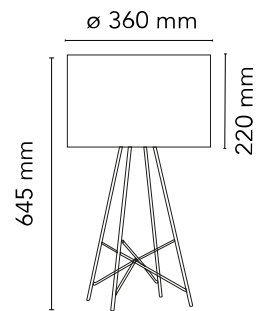

FLOS

F5910020 Glass

Ray Table

Designed by Rodolfo Dordoni, 2007

Halogen - 150W

Table lamp providing diffused lighting. Steel tube (10 mm diam.) structure, welded, brushed and chrome-plated. Diffuser support disk in die-cast, polished and chrome-plated Zamak alloy. White injection-molded PA6 (nylon) lamp cover. Injection-molded PC (polycarbonate) inner diffuser in 3% opal color. Transparent injection-molded elastic PVC (polyvinylchloride) feet. Lathe-shaped aluminum diffusers, painted white on the inside, and shiny white or black on the outside or gray-colored, blown and overlaid glass with glossy external finish. On the cable there is the electronic dimmer which allows the regulation of light brightness.

Are you a professional and your project needs consulting and support?

[BOOK AN APPOINTMENT](#)

Main specifications

EAN	8059607005132
Mounting	Table
Environments	Indoor dry location
Light Source Type	Bulb
Lamp category	Halogen
Lamp holders	E27
Ilcos	HSGS
Number of heads	1
Power (W)	150

Physical

Colour	Glass
Cord length (mm)	1850
Net weight (kg)	6.5
Package volume (m3)	0.14
IP internal	20

Download

[Mounting instructions](#)  PDF

[Spare Parts](#)  PDF

Photometric Files

[LDT / IES](#)  LDT

Technical Drawings