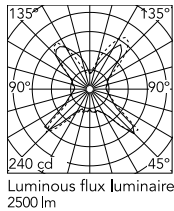

Schematic light drawing

Photometric

Lighting type	Total
Light distribution	Asymmetric

Electrical

Insulation class	II
Frequency (Hz)	50/60
Main voltage (Vac)	220-240
LED voltage Vf (Vdc)	null
Dimmable	Yes
Dimming interface	Dimmer Integrated
Plug type	Type C
Batteries inside	No
Charging min time	No