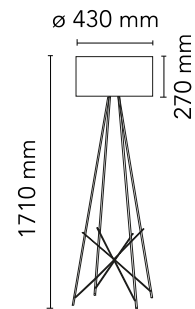

## Ray Floor 2

Designed by Rodolfo Dordoni, 2006

Halogen - 250W

Floor lamp providing diffused lighting. Steel tube structure, welded, brushed and chrome-plated. Diffuser support in die-cast, polished and chrome-plated Zamak alloy. Injection-molded PA6 (nylon) lamp-cover. Color: white. Injection-molded PC (polycarbonate) inner diffuser. Color: 3% opal. Injection-molded elastic PVC (polyvinylchloride) feet. Lathe-shaped aluminum diffusers, painted white on the inside, and shiny white or black on the outside or gray-colored, blown and overlaid glass with glossy external finish. On the cable there is the electronic dimmer which allows the regulation of light brightness.

### Physical

Colour	Black
Cord length (mm)	1900
Net weight (kg)	5.95
Package volume (m3)	0.44
IP internal	20