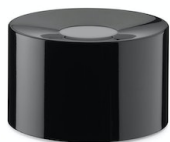

RF16084
F1-T diffuser