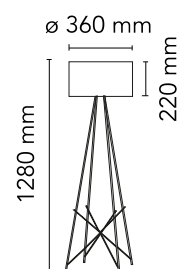

## Ray Floor 1

Designed by Rodolfo Dordoni, 2006

Halogen - 150W

Floor lamp providing diffused lighting. Steel tube (10 mm diam.) structure, welded, brushed and chrome-plated. Diffuser support disk in die-cast, polished and chrome-plated Zamak alloy. Injection-molded PA6 (nylon) lamp-cover. Color: white. Injection-molded PC (polycarbonate) inner diffuser. Color: 3% opal. Injection-molded elastic PVC (polyvinylchloride) feet. Lathe-shaped aluminum diffusers, painted white on the inside, and shiny white or black on the outside or gray-colored, blown and overlaid glass with glossy external finish. On the cable there is the electronic dimmer which allows the regulation of light brightness.

### Physical

Colour	Black
Cord length (mm)	2300
Net weight (kg)	5.45
Package volume (m3)	0.21
IP internal	20