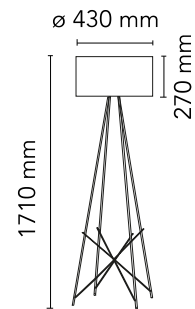

FLOS

F5920020 Glass

Ray Floor 2

Designed by Rodolfo Dordoni, 2006

Halogen - 250W

Floor lamp providing diffused lighting. Steel tube structure, welded, brushed and chrome-plated. Diffuser support in die-cast, polished and chrome-plated Zamak alloy. Injection-molded PA6 (nylon) lamp-cover. Color: white. Injection-molded PC (polycarbonate) inner diffuser. Color: 3% opal. Injection-molded elastic PVC (polyvinylchloride) feet. Lathe-shaped aluminum diffusers, painted white on the inside, and shiny white or black on the outside or gray-colored, blown and overlaid glass with glossy external finish. On the cable there is the electronic dimmer which allows the regulation of light brightness.

Are you a professional and your project needs consulting and support?

[BOOK AN APPOINTMENT](#)

Main specifications

EAN	8059607005323
Mounting	Floor
Environments	Indoor dry location
Light Source Type	Bulb
Lamp category	Halogen
Lamp holders	E27
Ilcos	HSGS
Number of heads	1
Power (W)	250

Physical

Colour	Glass
Cord length (mm)	1900
Net weight (kg)	9.1
Package volume (m3)	0.44
IP internal	20

Download

[Mounting instructions](#)  PDF

[Spare Parts](#)  PDF

Photometric Files

[LDT / IES](#)  LDT

Technical Drawings