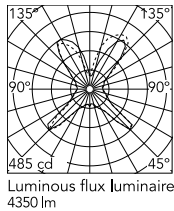

Schematic light drawing

Photometric

Lighting type	Total
Light distribution	Asymmetric

Electrical

Insulation class	II
Frequency (Hz)	50/60
Main voltage (Vac)	220-240
LED voltage Vf (Vdc)	null
Dimmable	Yes
Dimming interface	Dimmer Integrated
Plug type	Type C
Batteries inside	No
Charging min time	No