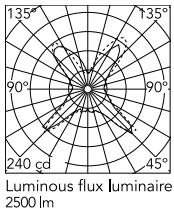

Schematic light drawing

Photometric

Lighting type	Total
Light distribution	Asymmetric

Electrical

Insulation class	II
Frequency (Hz)	50/60
Main voltage (Vac)	220-240
LED voltage Vf (Vdc)	null
Dimmable	Yes
Dimming interface	Dimmer Integrated
Plug type	Type C
Batteries inside	No
Charging min time	No