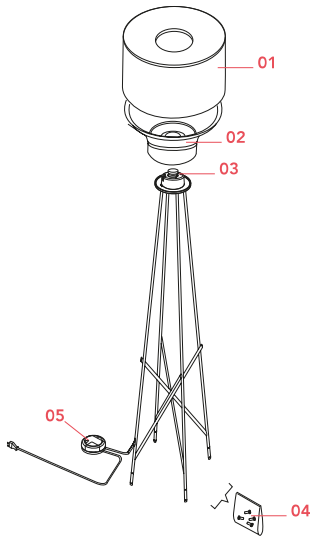

FLOS

F5915020 Glass

Ray Floor 1

Designed by Rodolfo Dordoni, 2006

Halogen - 150W

Floor lamp providing diffused lighting. Steel tube (10 mm diam.) structure, welded, brushed and chrome-plated. Diffuser support disk in die-cast, polished and chrome-plated Zamak alloy. Injection-molded PA6 (nylon) lamp-cover. Color: white. Injection-molded PC (polycarbonate) inner diffuser. Color: 3% opal. Injection-molded elastic PVC (polyvinylchloride) feet. Lathe-shaped aluminum diffusers, painted white on the inside, and shiny white or black on the outside or gray-colored, blown and overlaid glass with glossy external finish. On the cable there is the electronic dimmer which allows the regulation of light brightness.

Physical

Colour	Glass
Cord length (mm)	2300
Net weight (kg)	7.75
Package volume (m3)	0.25
IP internal	20

Download

[Mounting instructions](#) PDF

[Spare Parts](#) PDF

Photometric Files

[LDT / IES](#) LDT

Technical Drawings

- | | | |
|-----|---|-----------|
| 01. | Ray Table/Floor 1 glass diffuser | F5913020 |
| 02. | F1-T diffuser support | RF15854 |
| 03. | Porcelain E27 lamp holder | RF04487 |
| 04. | Kit of quantity 4 adjustable feet | RF5912100 |
| 05. | Led rondo' dimmer 220/240v 40-250w 4-100w | RF28045 |