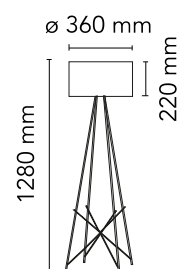

FLOS

F5915020 Glass

Ray Floor 1

Designed by Rodolfo Dordoni, 2006

Halogen - 150W

Floor lamp providing diffused lighting. Steel tube (10 mm diam.) structure, welded, brushed and chrome-plated. Diffuser support disk in die-cast, polished and chrome-plated Zamak alloy. Injection-molded PA6 (nylon) lamp-cover. Color: white. Injection-molded PC (polycarbonate) inner diffuser. Color: 3% opal. Injection-molded elastic PVC (polyvinylchloride) feet. Lathe-shaped aluminum diffusers, painted white on the inside, and shiny white or black on the outside or gray-colored, blown and overlaid glass with glossy external finish. On the cable there is the electronic dimmer which allows the regulation of light brightness.

Are you a professional and your project needs consulting and support?

[BOOK AN APPOINTMENT](#)

Main specifications

EAN	8059607005231
Mounting	Floor
Environments	Indoor dry location
Light Source Type	Bulb
Lamp category	Halogen
Lamp holders	E27
Ilcos	HSGS
Number of heads	1
Power (W)	150

Physical

Colour	Glass
Cord length (mm)	2300
Net weight (kg)	7.75
Package volume (m3)	0.25
IP internal	20

Download

[Mounting instructions](#) PDF

[Spare Parts](#) PDF

Photometric Files

[LDT / IES](#) LDT

Technical Drawings