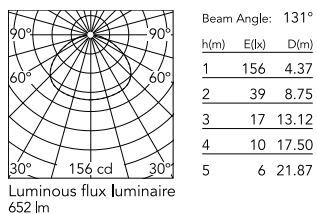

Schematic light drawing

Photometric

Lighting type	Direct
Light distribution	Symmetric

Electrical

Insulation class	II
Frequency (Hz)	50/60
Main voltage (Vac)	220-240
Dimmable	Yes
Dimming interface	Dimmer Integrated
Plug type	Type C
Batteries inside	No
Charging min time	No