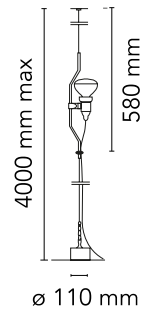

Main specifications

EAN	8059607041147
Mounting	Suspension
Environments	Indoor dry location
Light Source Type	Bulb
Lamp category	Halogen
Lamp holders	E27
Ilcos	HSGSR
Number of heads	1
Power (W)	150

Physical

Colour	Orange signal
Cord length (mm)	4000
Net weight (kg)	5.05
Package volume (m3)	0.03
IP internal	20

Download

[Mounting instructions](#) PDF

[Spare Parts](#) PDF

Photometric Files

[LDT / IES](#) LDT

Technical Drawings

[2D](#) ZIP

[3D](#) ZIP

[Bim](#) ZIP