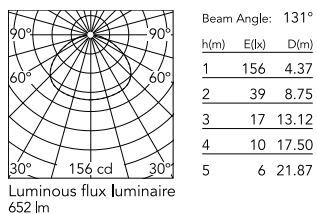

### Physical

Colour	Orange signal
Cord length (mm)	4000
Net weight (kg)	5.05
Package volume (m3)	0.03
IP internal	20

### Technical Drawings

[2D](#)  ZIP

[3D](#)  ZIP

[Bim](#)  ZIP

## Schematic light drawing