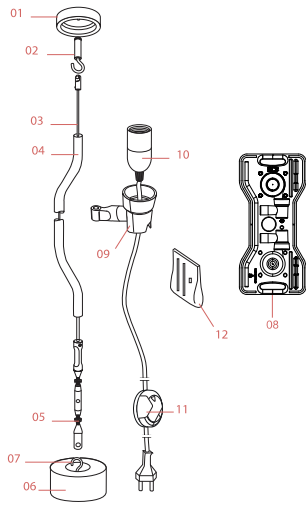

## Parentesi 50

Designed by Achille Castiglioni and Pio Manzu, 1971

Halogen - 150W

Adjustable lamp providing direct light. Lamp moves vertically via sliding of a painted shaped steel tube on a ceiling-to-floor steel cable (4000 mm long). Fixture head made of injection-molded black elastomer housing a switch. Counterweight in cast iron covered with a silicone sheath made in the same color as the lamp body. On the cable there is the electronic dimmer which allows the regulation of light brightness.

## Schematic light drawing

## Spare Parts

**DOWNLOAD**