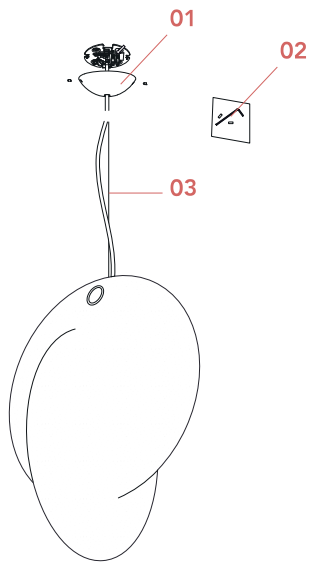

FLOS

F4634009 White

Overlap Suspension 2

Designed by Michael Anastassiades, 2018

Halogen - 2 x 105W

Suspended lamp with diffused light. Internal structure in white powder painted steel. Resin diffuser Cocoon sprayed on the structure, with a transparent protection created by spraying at the end of the machining, ring for substitution of printed steel diffuser in polished, Gold-plated "Galvanic" finish. Die-cast rose in Zama polished and Gold-plated "Galvanic" finish.

Physical

Colour	White
Cord length (mm)	2700
Net weight (kg)	8.8
Package height (mm)	1400
Package width (mm)	900
Package length (mm)	900
Package volume (m3)	1.13
IP internal	20

Download

[Mounting instructions](#)  PDF

Bulbs

NOT INCLUDED

RF32288

LED Lamp E27 15W 2700K T38

NOT INCLUDED

RF32289

LED Lamp E27 15W 3000K T38

Spare Parts

- | | | |
|-----|---|-----------|
| 01. | Complete rose | RF4630159 |
| 02. | Kit with screws and allen key | RF3160100 |
| 03. | 4mt steel wire Ø1,2 with 19
winded wires | RF01089 |
| 03. | 3 mt steel cable ø1,2 with 19
winded wires | RF29665 |