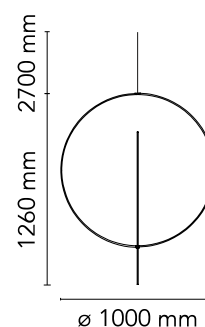

FLOS

F4634009 White

Overlap Suspension 2

Designed by Michael Anastassiades, 2018

Halogen - 2 x 105W

Suspended lamp with diffused light. Internal structure in white powder painted steel. Resin diffuser Cocoon sprayed on the structure, with a transparent protection created by spraying at the end of the machining, ring for substitution of printed steel diffuser in polished, Gold-plated "Galvanic" finish. Die-cast rose in Zama polished and Gold-plated "Galvanic" finish.

Are you a professional and your project needs consulting and support?

[BOOK AN APPOINTMENT](#)

Main specifications

EAN	8059607020104
Mounting	Suspension
Environments	Indoor dry location
Light Source Type	Bulb
Lamp category	Halogen
Lamp holders	E27
Ilcos	HSGS
Number of heads	2
Power (W)	105

Physical

Colour	White
Cord length (mm)	2700
Net weight (kg)	8.8
Package height (mm)	1400
Package width (mm)	900
Package length (mm)	900
Package volume (m3)	1.13
IP internal	20

Download

[Mounting instructions](#)  PDF