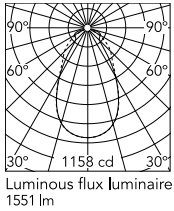

Physical

Colour	Black
Cord length (mm)	4000
Net weight (kg)	2.9
Package height (mm)	140
Package width (mm)	340
Package length (mm)	390
Package volume (m3)	0.02
IP internal	20

Download

Mounting instructions	↓ PDF
Mounting instructions	↓ PDF
Spare Parts	↓ PDF

Photometric Files

LDT / IES	↓ LDT
-----------	-----------------------

Technical Drawings

2D	↓ ZIP
3D	↓ ZIP

Schematic light drawing

Photometric

Lighting type	Direct
Light distribution	Symmetric
CCT (K)	2700

Electrical