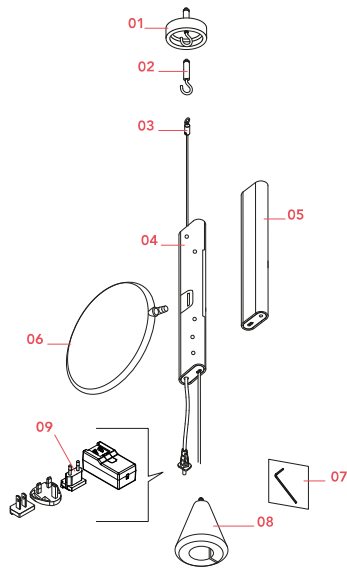

FLOS

■ F4640030 Black

OK

Designed by Konstantin Grcic, 2014

18W - 1551lm - 2700K

Lamp providing direct light. Head in gloss varnished. Body in injection-stamped PA66+30%FV with cover in gloss varnished. Orientable head. The light fitting can be moved vertically by running the internal structure of the body on a steel cable tensioned between the ceiling and the floor (useful length 4000mm). Dimmable switch with Soft Touch technology. Adaptor on plug connector with interchangeable plugs.

Physical

Colour	Black
Cord length (mm)	4000
Net weight (kg)	2.9
Package height (mm)	140
Package width (mm)	340
Package length (mm)	390
Package volume (m3)	0.02
IP internal	20

Download

Mounting instructions	↓ PDF
Mounting instructions	↓ PDF
Spare Parts	↓ PDF

Ecodesign and Energy Labelling

This product contains a light source of energy efficiency class F

Replaceable (LED only) light source by a professional

Replaceable control gear by an end-user

Spare Parts

01.	Black ceiling rose	RF23030
02.	Anchor with hook	RF4640100
03.	Steel cable 6mt.	RF4640200
03.	Steel cable 6mt.	RF4640300
04.	Internal lamp body assembly	RF4640400
05.	Black extrusion	RF22996
06.	Black led head assembly	RF28254
07.	Hex Key 2mm for OK lamp	RF06850
08.	Counterweight	RF23023
09.	Black plug assembly kit & 24V driver	RF3320100

Steel cable 6mt.

RF4640400

Internal lamp body assembly

RF22996

Black extrusion

RF28254

Black led head assembly

RF06850