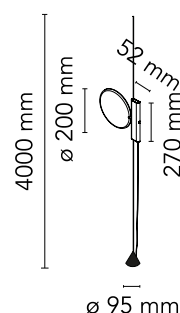

FLOS

■ F4640030 Black

OK

Designed by Konstantin Grcic, 2014

18W - 1551lm - 2700K

Lamp providing direct light. Head in gloss varnished. Body in injection-stamped PA66+30%FV with cover in gloss varnished. Orientable head. The light fitting can be moved vertically by running the internal structure of the body on a steel cable tensioned between the ceiling and the floor (useful length 4000mm). Dimmable switch with Soft Touch technology. Adaptor on plug connector with interchangeable plugs.

Are you a professional and your project needs consulting and support?

[BOOK AN APPOINTMENT](#)