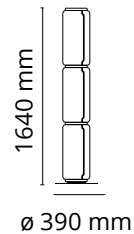

FLOS

F0287000 Black

Noctambule Floor 3 High Cylinder Small Base

Designed by Konstantin Grcic, 2019

36W - 1093lm - 2700K

Standing lamps consisting of interconnecting glass modules reaching a height of 2,17 metres (85.43"). Cylindrical and semi-spherical transparent blown glass structure, die cast aluminium base and rings, hydroformed steel internal lateral arms and injection moulded optical opal silicone outer ring diffusers. The power supply cable is 2 metres (78.74") long, with a pedal operated panel used as a dimmer to adjust the light intensity by 10% to 100% in either direction. Wall mounted power supply unit with interchangeable plugs.

Are you a professional and your project needs consulting and support?

BOOK AN APPOINTMENT

Main specifications

EAN	8059607000823
Mounting	Floor
Environments	Indoor dry location
Light Source Type	LED
LED type	LED Module
Power (W)	36
System flux (lm)	1093

Physical

Colour	Black
Cord length (mm)	4000
Net weight (kg)	18.8
Package volume (m3)	0.27
IP internal	20

Download

Mounting instructions	↓ PDF
Mounting instructions	↓ PDF
Spare Parts	↓ PDF

Ecodesign and Energy Labelling