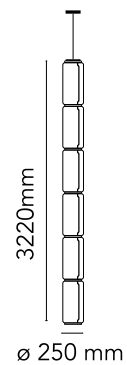

FLOS

■ F0282000 Black

Noctambule Suspension 6 High Cylinder

Designed by Konstantin Grcic, 2019

63W - 2096lm - 2700K

Hanging lamps consisting of interconnecting glass modules reaching a length of 3,2 mt. (126.77") with 4 mt. (157.48") suspended power cable. Cylindrical and semi-spherical transparent blown glass structure, suspended die cast aluminium ring connector, hydroformed steel internal lateral arm and injection moulded optical opal silicone outer ring diffusers. The power supply unit within the ceiling rose can be used as a dimmer to adjust the light intensity by 10% to 100% in either direction by means of the 0-10/1-10V, PUSH, DALI control.

Are you a professional and your project needs consulting and support?

[BOOK AN APPOINTMENT](#)