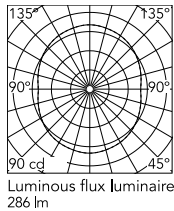

### Physical

Colour	Black
Cord length (mm)	4000
Canopy dimension (mm)	46
Net weight (kg)	26.9
Package volume (m3)	0.48
IP internal	20

## Schematic light drawing