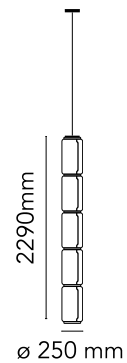

FLOS

■ F0278000 Black

Noctambule Suspension 5 Low Cylinder

Designed by Konstantin Grcic, 2019

54W - 1768lm - 2700K

Hanging lamps consisting of interconnecting glass modules reaching a length of 3,2 mt. (126.77") with 4 mt. (157.48") suspended power cable. Cylindrical and semi-spherical transparent blown glass structure, suspended die cast aluminium ring connector, hydroformed steel internal lateral arm and injection moulded optical opal silicone outer ring diffusers. The power supply unit within the ceiling rose can be used as a dimmer to adjust the light intensity by 10% to 100% in either direction by means of the 0-10/1-10V, PUSH, DALI control.

Are you a professional and your project needs consulting and support?

[BOOK AN APPOINTMENT](#)

Main specifications

EAN	8059607000731
Mounting	Suspension
Environments	Indoor dry location
Light Source Type	LED
LED type	LED Module
Power (W)	54
System flux (lm)	1768

Physical

Colour	Black
Cord length (mm)	4000
Canopy dimension (mm)	46
Net weight (kg)	20.4
Package volume (m3)	0.36
IP internal	20

Download

Mounting instructions	↓ PDF
Mounting instructions	↓ PDF
Spare Parts	↓ PDF