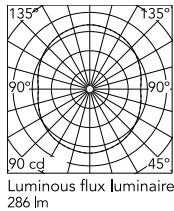

Physical

Colour	Black
Cord length (mm)	4000
Canopy dimension (mm)	46
Net weight (kg)	20.4
Package volume (m3)	0.36
IP internal	20

Download

Mounting instructions	↓ PDF
Mounting instructions	↓ PDF
Spare Parts	↓ PDF

Photometric Files

LDT / IES	↓ ZIP
---------------------------	-----------------------

Technical Drawings

3D	↓ ZIP
Bim	↓ ZIP

Schematic light drawing

Photometric

Lighting type	Total
Light distribution	Symmetric
CCT (K)	2700