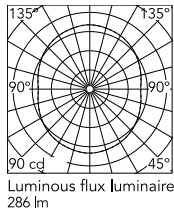

Physical

Colour	Black
Cord length (mm)	4000
Canopy dimension (mm)	46
Net weight (kg)	16.9
Package volume (m3)	0.29
IP internal	20

Download

Mounting instructions	↓ PDF
Mounting instructions	↓ PDF
Spare Parts	↓ PDF

Photometric Files

LDT / IES	↓ ZIP
---------------------------	-----------------------

Technical Drawings

3D	↓ ZIP
Bim	↓ ZIP

Schematic light drawing

Photometric

Lighting type	Total
Light distribution	Symmetric
CCT (K)	2700