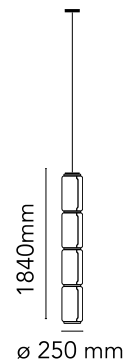

FLOS

■ F0277000 Black

Noctambule Suspension 4 Low Cylinder

Designed by Konstantin Grcic, 2019

45W - 1482lm - 2700K

Hanging lamps consisting of interconnecting glass modules reaching a length of 3,2 mt. (126.77") with 4 mt. (157.48") suspended power cable. Cylindrical and semi-spherical transparent blown glass structure, suspended die cast aluminium ring connector, hydroformed steel internal lateral arm and injection moulded optical opal silicone outer ring diffusers. The power supply unit within the ceiling rose can be used as a dimmer to adjust the light intensity by 10% to 100% in either direction by means of the 0-10/1-10V, PUSH, DALI control.

Are you a professional and your project needs consulting and support?

[BOOK AN APPOINTMENT](#)

Main specifications

EAN	8059607000724
Mounting	Suspension
Environments	Indoor dry location
Light Source Type	LED
LED type	LED Module
Power (W)	45
System flux (lm)	1482

Physical

Colour	Black
Cord length (mm)	4000
Canopy dimension (mm)	46
Net weight (kg)	16.9
Package volume (m3)	0.29
IP internal	20

Download

Mounting instructions	↓ PDF
Mounting instructions	↓ PDF
Spare Parts	↓ PDF