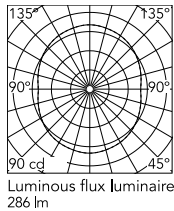

### Physical

Colour	Black
Cord length (mm)	4000
Canopy dimension (mm)	46
Net weight (kg)	18.9
Package volume (m3)	0.33
IP internal	20

## Schematic light drawing