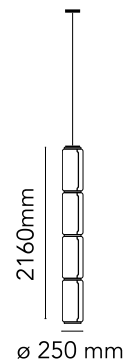

## Noctambule Suspension 4 High Cylinder

Designed by Konstantin Grcic, 2019

45W - 1500lm - 2700K

Hanging lamps consisting of interconnecting glass modules reaching a length of 3,2 mt. (126.77") with 4 mt. (157.48") suspended power cable. Cylindrical and semi-spherical transparent blown glass structure, suspended die cast aluminium ring connector, hydroformed steel internal lateral arm and injection moulded optical opal silicone outer ring diffusers. The power supply unit within the ceiling rose can be used as a dimmer to adjust the light intensity by 10% to 100% in either direction by means of the 0-10/1-10V, PUSH, DALI control.

### Physical

Colour	Black
Cord length (mm)	4000
Canopy dimension (mm)	46
Net weight (kg)	18.9
Package volume (m3)	0.33
IP internal	20