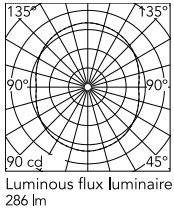

Physical

Colour	Black
Cord length (mm)	4000
Canopy dimension (mm)	46
Net weight (kg)	13.4
Package volume (m3)	0.23
IP internal	20

Download

Mounting instructions	↓ PDF
Mounting instructions	↓ PDF
Spare Parts	↓ PDF

Photometric Files

LDT / IES	↓ ZIP
---------------------------	-----------------------

Technical Drawings

3D	↓ ZIP
Bim	↓ ZIP

Schematic light drawing

Photometric

Lighting type	Total
Light distribution	Symmetric
CCT (K)	2700