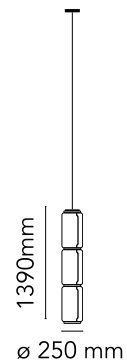

FLOS

■ F0276000 Black

Noctambule Suspension 3 Low Cylinder

Designed by Konstantin Grcic, 2019

36W - 1196lm - 2700K

Hanging lamps consisting of interconnecting glass modules reaching a length of 3,2 mt. (126.77") with 4 mt. (157.48") suspended power cable. Cylindrical and semi-spherical transparent blown glass structure, suspended die cast aluminium ring connector, hydroformed steel internal lateral arm and injection moulded optical opal silicone outer ring diffusers. The power supply unit within the ceiling rose can be used as a dimmer to adjust the light intensity by 10% to 100% in either direction by means of the 0-10/1-10V, PUSH, DALI control.

Are you a professional and your project needs consulting and support?

[BOOK AN APPOINTMENT](#)

Main specifications

EAN	8059607000717
Mounting	Suspension
Environments	Indoor dry location
Light Source Type	LED
LED type	LED Module
Power (W)	36
System flux (lm)	1196

Physical

Colour	Black
Cord length (mm)	4000
Canopy dimension (mm)	46
Net weight (kg)	13.4
Package volume (m3)	0.23
IP internal	20

Download

Mounting instructions	↓ PDF
Mounting instructions	↓ PDF
Spare Parts	↓ PDF