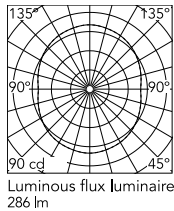

Physical

Colour	Black
Cord length (mm)	4000
Canopy dimension (mm)	46
Net weight (kg)	14.9
Package volume (m3)	0.26
IP internal	20

Download

Mounting instructions	↓ PDF
Mounting instructions	↓ PDF
Spare Parts	↓ PDF

Photometric Files

LDT / IES	↓ ZIP
---------------------------	-----------------------

Technical Drawings

3D	↓ ZIP
Bim	↓ ZIP

Schematic light drawing

Photometric

Lighting type	Total
Light distribution	Symmetric
CCT (K)	2700
CRI>	90