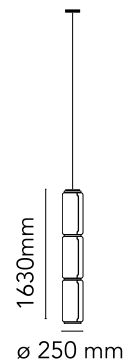

FLOS

■ F0264000 Black

Noctambule Suspension 3 High Cylinder

Designed by Konstantin Grcic, 2019

36W - 1202lm - 2700K - CRI> 90

Hanging lamps consisting of interconnecting glass modules reaching a length of 3,2 mt. (126.77") with 4 mt. (157.48") suspended power cable. Cylindrical and semi-spherical transparent blown glass structure, suspended die cast aluminium ring connector, hydroformed steel internal lateral arm and injection moulded optical opal silicone outer ring diffusers. The power supply unit within the ceiling rose can be used as a dimmer to adjust the light intensity by 10% to 100% in either direction by means of the 0-10/1-10V, PUSH, DALI control.

Are you a professional and your project needs consulting and support?

[BOOK AN APPOINTMENT](#)

Main specifications

EAN	8059607000557
Mounting	Suspension
Environments	Indoor dry location
Light Source Type	LED
LED type	LED Module
Power (W)	36
System flux (lm)	1202

Physical

Colour	Black
Cord length (mm)	4000
Canopy dimension (mm)	46
Net weight (kg)	14.9
Package volume (m3)	0.26
IP internal	20

Download

Mounting instructions	↓ PDF
Mounting instructions	↓ PDF
Spare Parts	↓ PDF