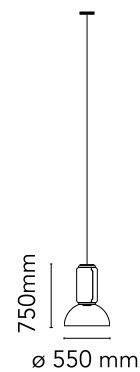

FLOS

■ F0263000 Black

Noctambule Suspension 1 Low Cylinder Bowl

Designed by Konstantin Grcic, 2019

36W - 1007lm - 2700K - CRI> 90

Hanging lamps consisting of interconnecting glass modules reaching a length of 3,2 mt. (126.77") with 4 mt. (157.48") suspended power cable. Cylindrical and semi-spherical transparent blown glass structure, suspended die cast aluminium ring connector, hydroformed steel internal lateral arm and injection moulded optical opal silicone outer ring diffusers. The power supply unit within the ceiling rose can be used as a dimmer to adjust the light intensity by 10% to 100% in either direction by means of the 0-10/1-10V, PUSH, DALI control.

Are you a professional and your project needs consulting and support?

[BOOK AN APPOINTMENT](#)

Main specifications

EAN	8059607000540
Mounting	Suspension
Environments	Indoor dry location
Light Source Type	LED
LED type	LED Module
Power (W)	36
System flux (lm)	1007

Physical

Colour	Black
Cord length (mm)	4000
Canopy dimension (mm)	46
Net weight (kg)	10.7
Package volume (m3)	0.43
IP internal	20

Download

Mounting instructions	↓ PDF
Mounting instructions	↓ PDF
Spare Parts	↓ PDF