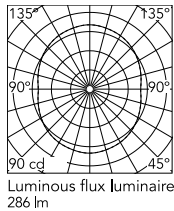

Physical

Colour	Black
Cord length (mm)	4000
Canopy dimension (mm)	46
Net weight (kg)	10.7
Package volume (m3)	0.43
IP internal	20

Download

Mounting instructions	↓ PDF
Mounting instructions	↓ PDF
Spare Parts	↓ PDF

Photometric Files

LDT / IES	↓ ZIP
---------------------------	-------

Technical Drawings

3D	↓ ZIP
Bim	↓ ZIP

Schematic light drawing

Photometric

Lighting type	Total
Light distribution	Symmetric
CCT (K)	2700
CRI>	90